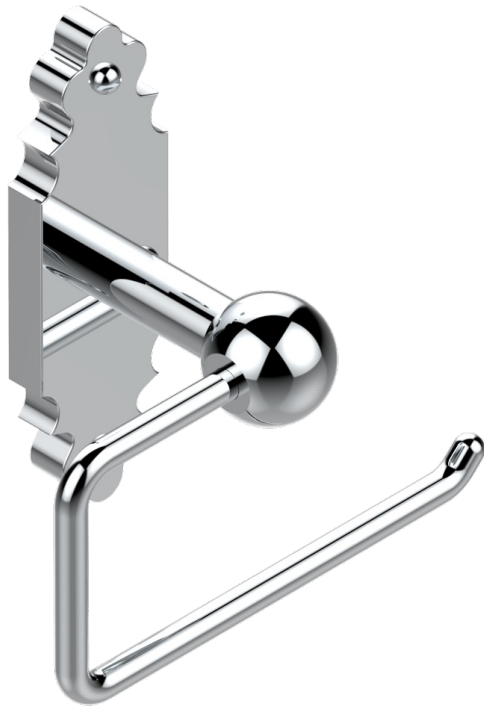

# 1900

G25-538A

Wall mounted WC paper holder without cover

23183

02/03/2017

## CHARACTERISTIC

- 1900
- Wall mounted WC paper holder without cover

## AVAILABLE FINITIONS

Antique nickel - H28  
Black ceram - D30  
Blush PVD - H62  
Brass color PVD - H49  
Brown bronze color PVD - F33  
Gold color PVD - H52

Graphite PVD - H64  
Lacquered light bronze - D01  
Matt Umber PVD - H67  
Matt blush PVD - H60  
Matt brass color PVD - H50  
Matt brown bronze color PVD - F34