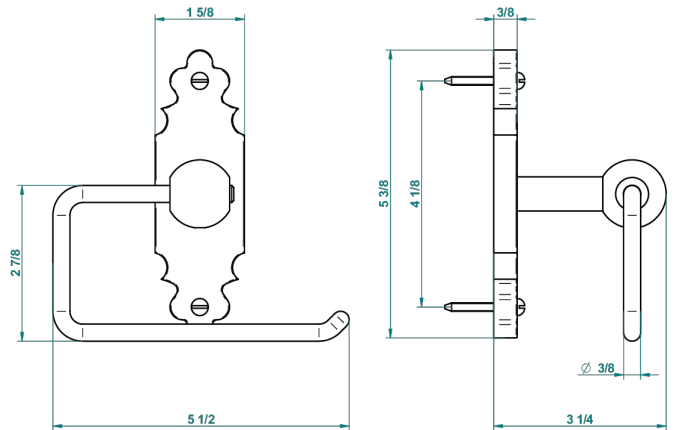

# 1900

G25-538A

Wall mounted WC paper holder without cover

23183

02/03/2017

## CHARACTERISTIC

- 1900
- Wall mounted WC paper holder without cover