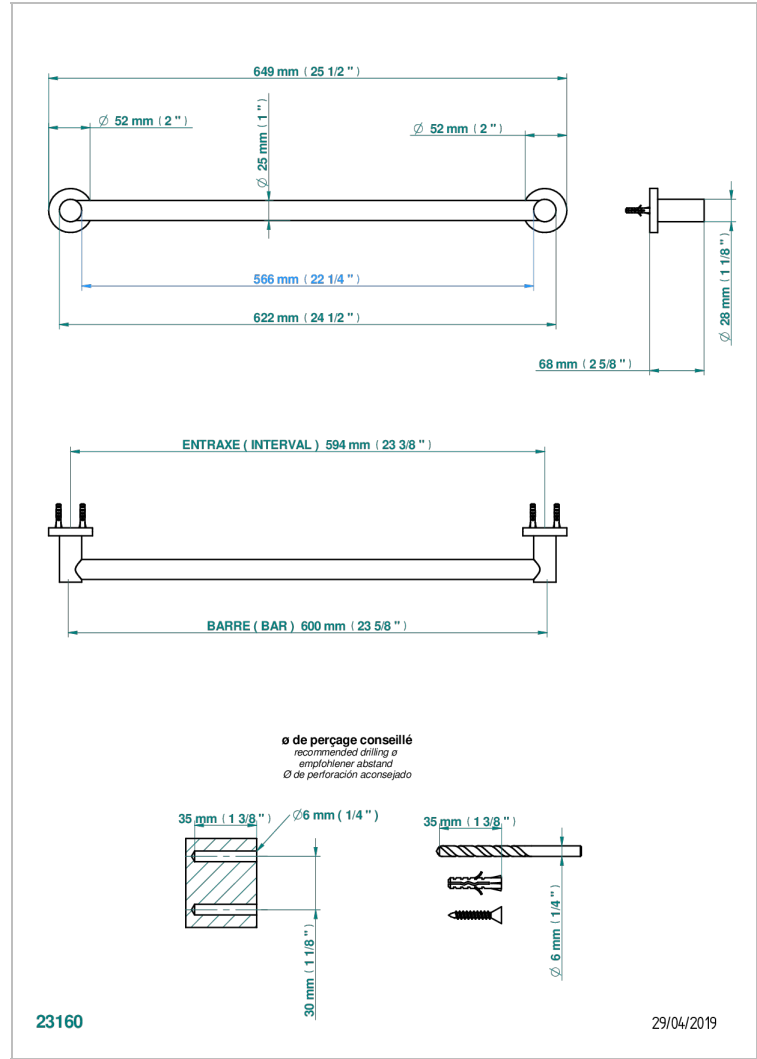

SYSTEM SMOOTH METAL WITH LEVER

G9B-526/60

Bath towel holder, length: 600 mm

THG[®]
PARIS

CARACTERÍSTICAS

- System Smooth Metal with lever
- Bath towel holder, length: 600 mm

ACABADOS DISPONIBLES

Bronce claro - D01
Cerámica negra mate - D30
Cobre viejo mate - H07
Cromo - A02
Cromo mate - C02
Dorado - F01