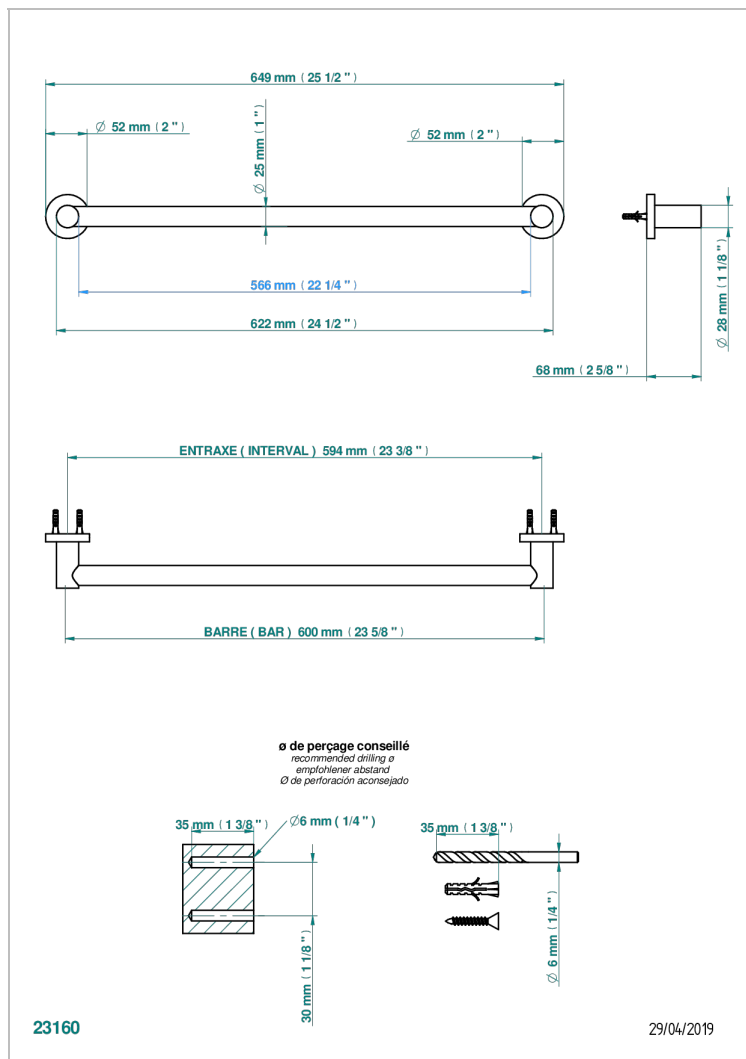

SYSTEM SMOOTH METAL WITH LEVER HANDLES

G9B-526/60

Towel bar, 24" long

CHARACTERISTIC

- System Smooth Metal with lever handles
- Towel bar, 24" long

AVAILABLE FINITIONS

Black ceram - D30
Blush PVD - H62
Brass color PVD - H49
Brown bronze color PVD - F33
Chrome polished - A02
Copper antique matt, coated - H07