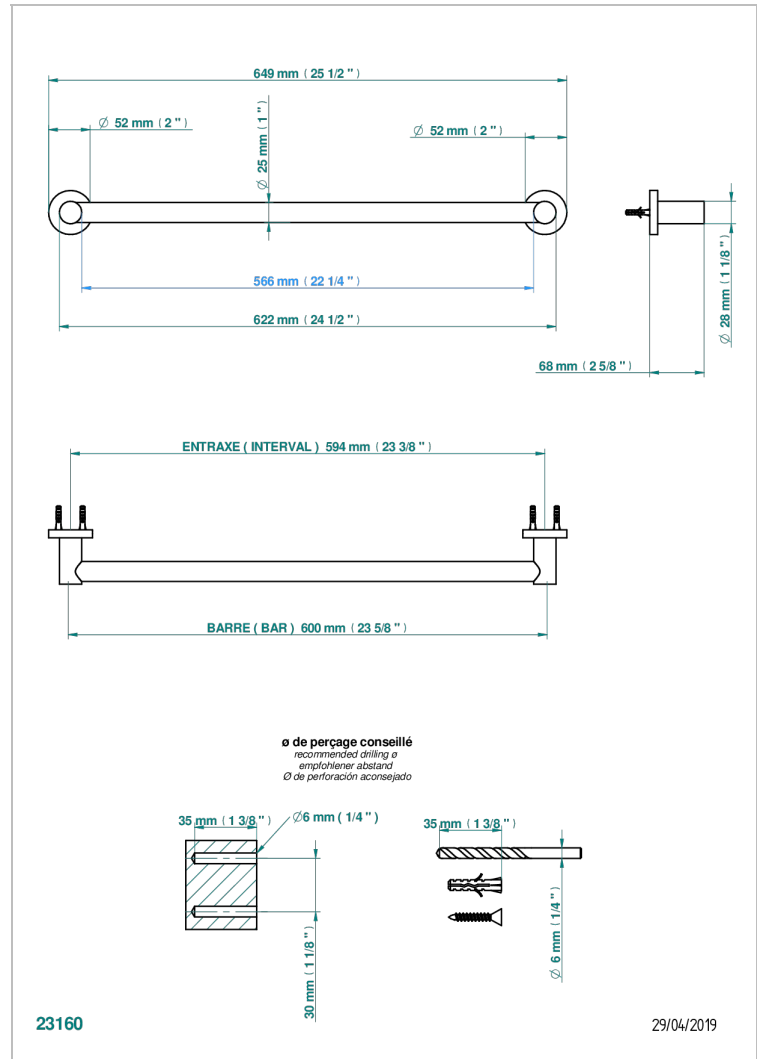

SYSTEM SMOOTH METAL WITH LEVER

G9B-526/60

Bath towel holder, length: 600 mm

THG[®]
PARIS

CARACTERÍSTICAS

- System Smooth Metal with lever
- Bath towel holder, length: 600 mm

ACABADOS DISPONIBLES

Bronce claro - D01
Cerámica negra mate - D30
Cobre viejo mate - H07
Cromo - A02
Cromo mate - C02
Dorado - F01