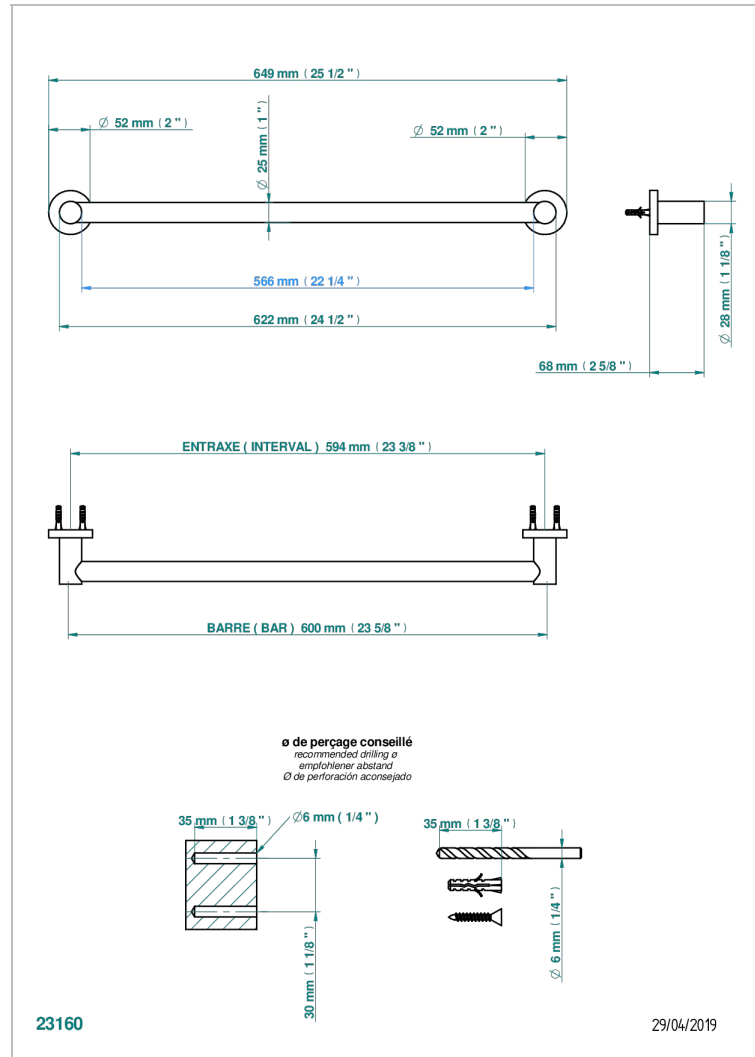

SYSTEM SMOOTH METAL WITH LEVER

G9B-526/60

Bath towel holder, length: 600 mm

CHARACTERISTIC

- System Smooth Metal with lever
- Bath towel holder, length: 600 mm

AVAILABLE FINITIONS

Antique nickel - H28
Black ceram - D30
Blush PVD - H62
Brass color PVD - H49
Brown bronze color PVD - F33
Gold color PVD - H52