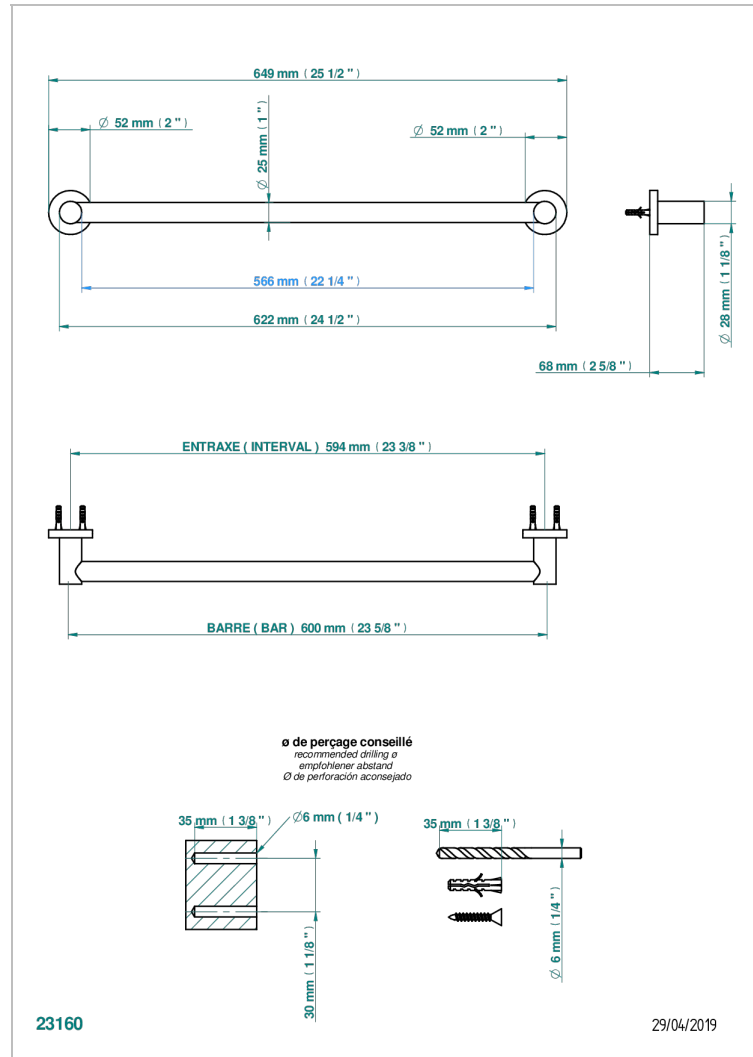

SYSTEM SMOOTH METAL WITH LEVER

G9B-526/60

Bath towel holder, length: 600 mm

THG[®]
PARIS

CARACTERÍSTICAS

- System Smooth Metal with lever
- Bath towel holder, length: 600 mm

ACABADOS DISPONIBLES

Bronce claro - D01
Cerámica negra mate - D30
Cobre viejo mate - H07
Cromo - A02
Cromo mate - C02
Dorado - F01