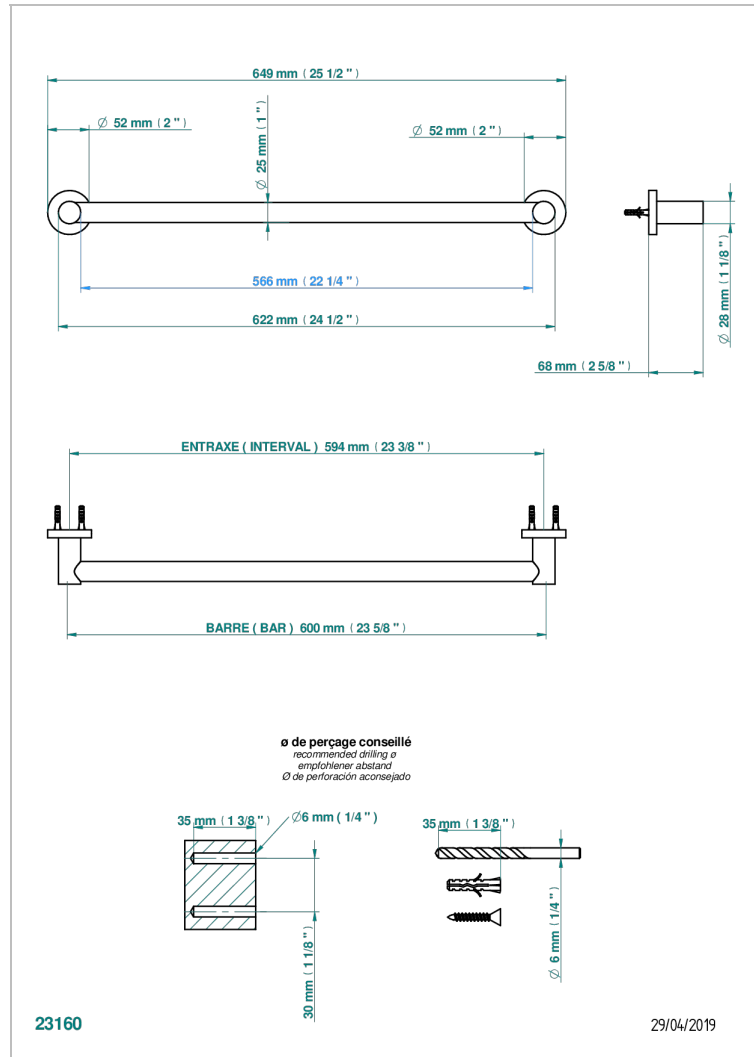

# SYSTEM SMOOTH METAL WITH LEVER

G9B-526/60

Bath towel holder, length: 600 mm

## CHARACTERISTIC

- System Smooth Metal with lever
- Bath towel holder, length: 600 mm