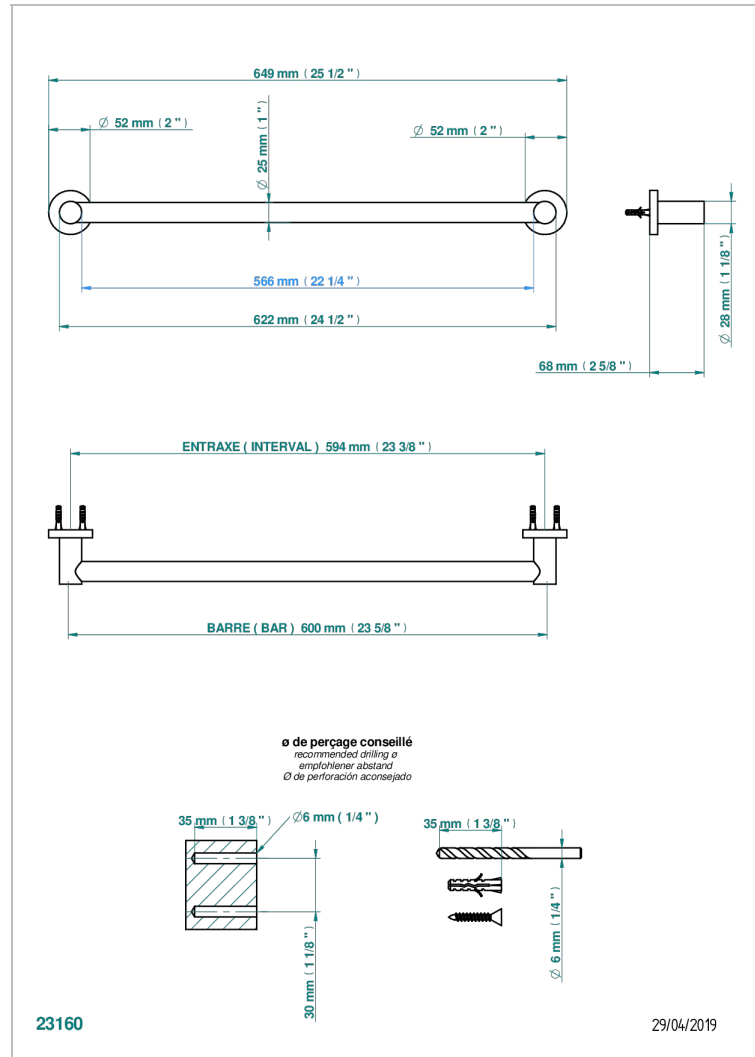

SYSTEM SMOOTH METAL

G9A-526/60

Towel bar, 24" long

CHARACTERISTIC

- System Smooth Metal
- Towel bar, 24" long

AVAILABLE FINITIONS

Black ceram - D30
Blush PVD - H62
Brass color PVD - H49
Brown bronze color PVD - F33
Chrome polished - A02
Copper antique matt, coated - H07