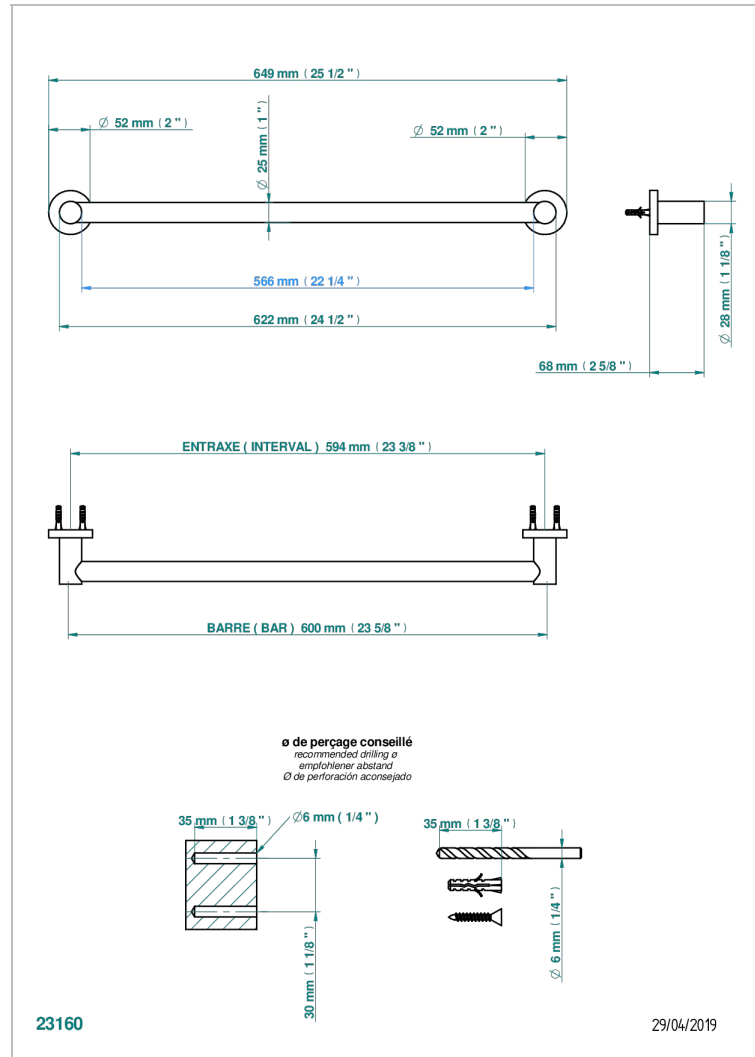

SYSTEM SMOOTH METAL

G9A-526/60

Bath towel holder, length: 600 mm

CHARACTERISTIC

- System Smooth Metal
- Bath towel holder, length: 600 mm

AVAILABLE FINITIONS

Antique nickel - H28
Black ceram - D30
Blush PVD - H62
Brass color PVD - H49
Brown bronze color PVD - F33
Gold color PVD - H52