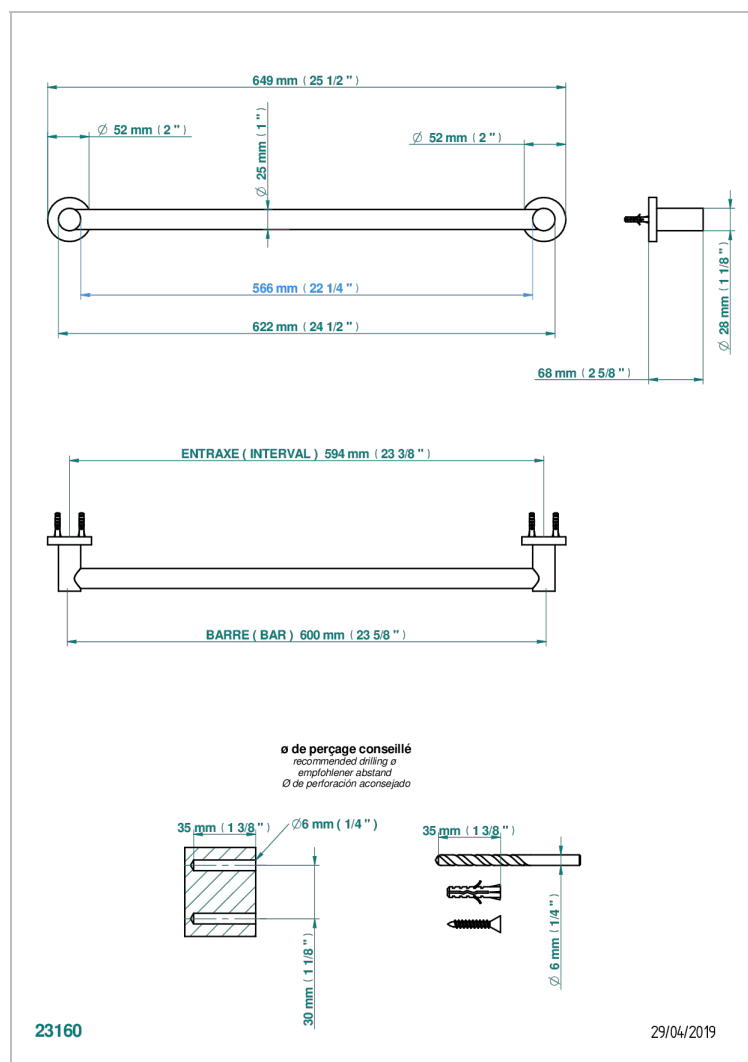

BONDI WITH LEVER HANDLES

G7G-526/60

Towel bar, 24" long

CHARACTERISTIC

- Bondi with lever handles
- Towel bar, 24" long

AVAILABLE FINITIONS

Black ceram - D30
Blush PVD - H62
Brass color PVD - H49
Brown bronze color PVD - F33
Chrome polished - A02
Chrome polished / gold polished - G02