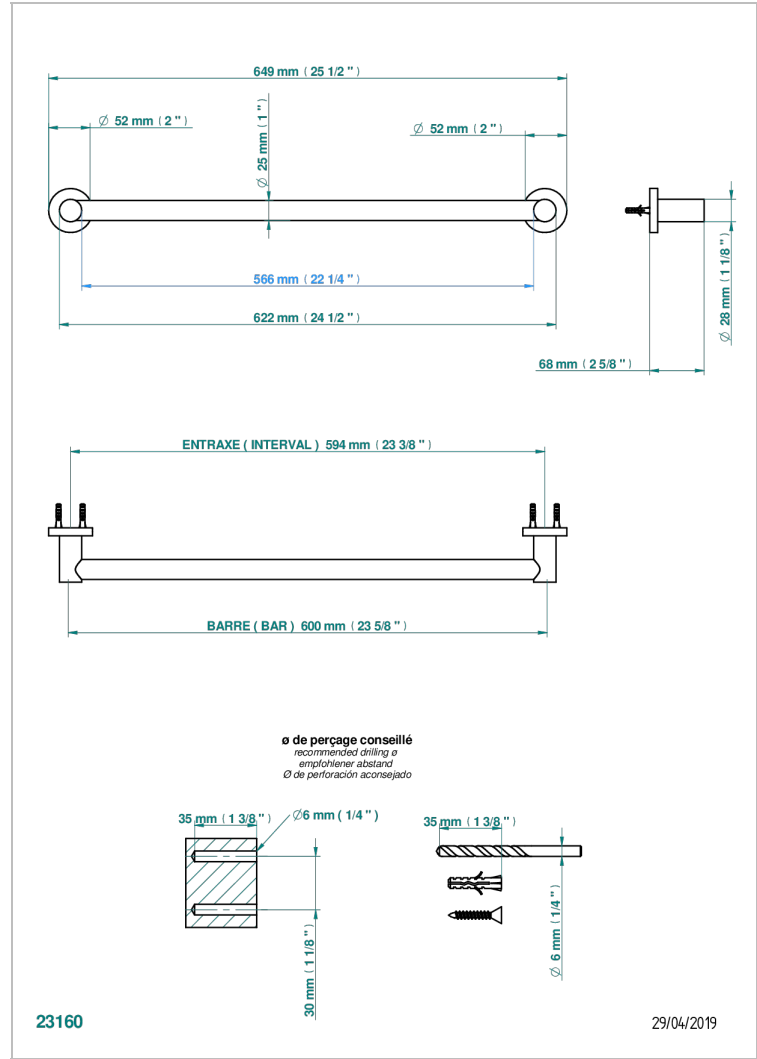

BONDI WITH LEVER

G7G-526/60

Bath towel holder, length: 600 mm

CHARACTERISTIC

- Bondi with lever
- Bath towel holder, length: 600 mm

AVAILABLE FINITIONS

Antique nickel - H28
Black ceram - D30
Blush PVD - H62
Brass color PVD - H49
Brown bronze color PVD - F33
Gold color PVD - H52