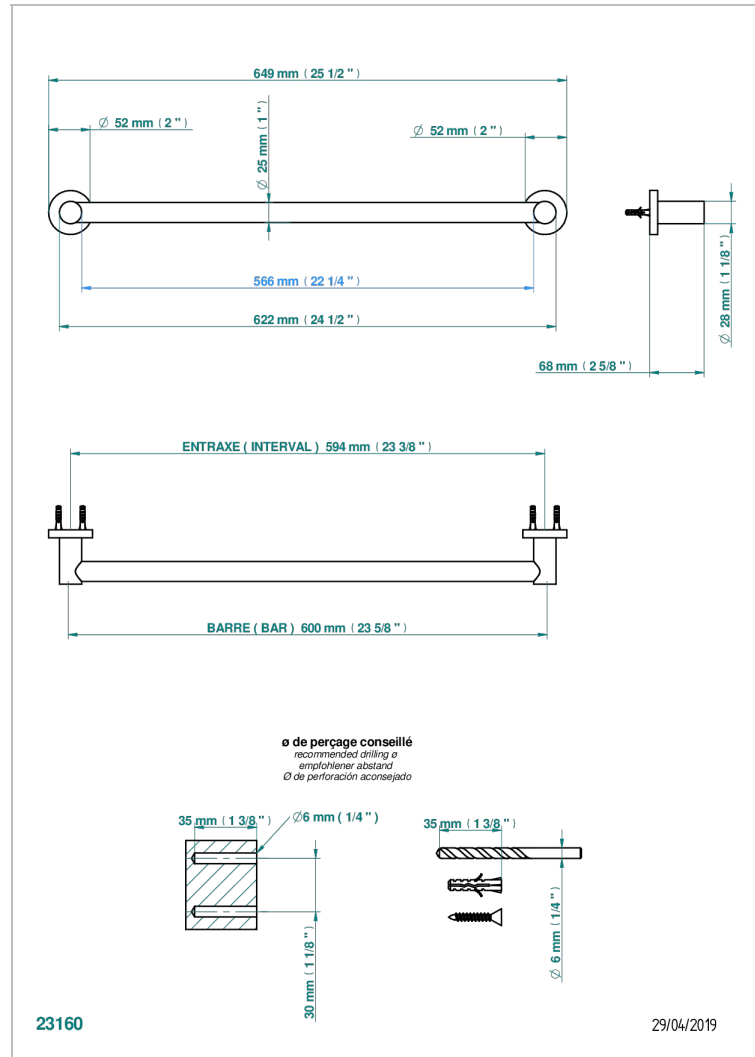

# BONDI WITH LEVER

G7G-526/60

Bath towel holder, length: 600 mm

## CHARACTERISTIC

- Bondi with lever
- Bath towel holder, length: 600 mm