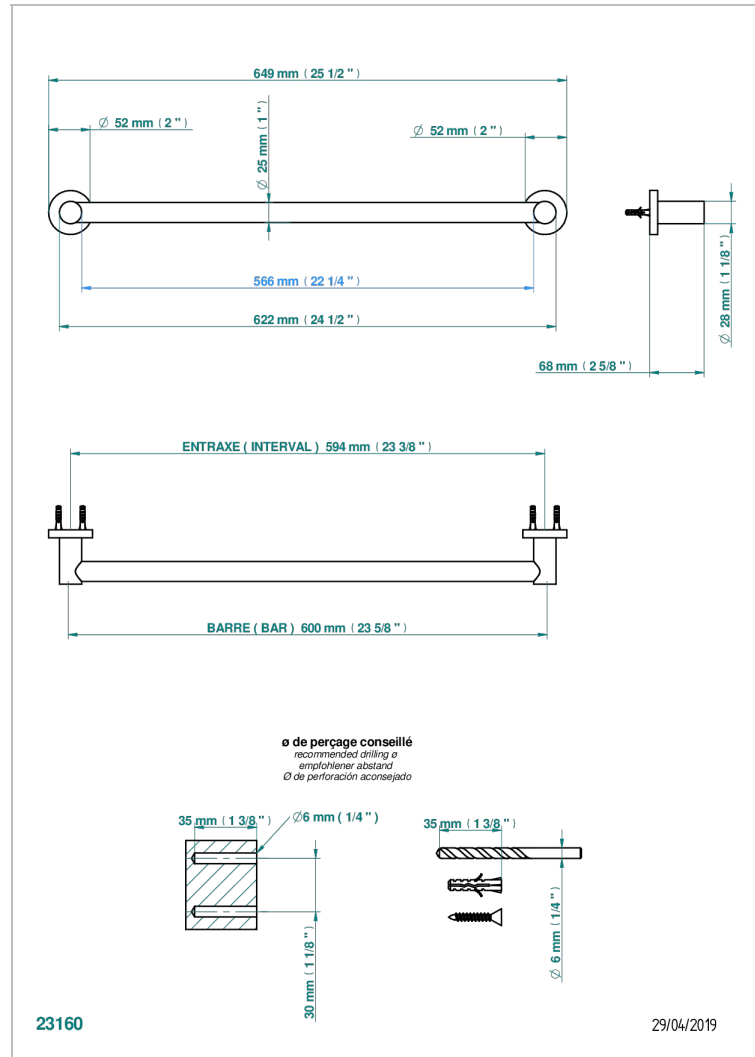

# BAMBOU CLEAR CRYSTAL

A35-526/60

Towel bar, 24" long

## CHARACTERISTIC

- BamboU Clear crystal
- Towel bar, 24" long