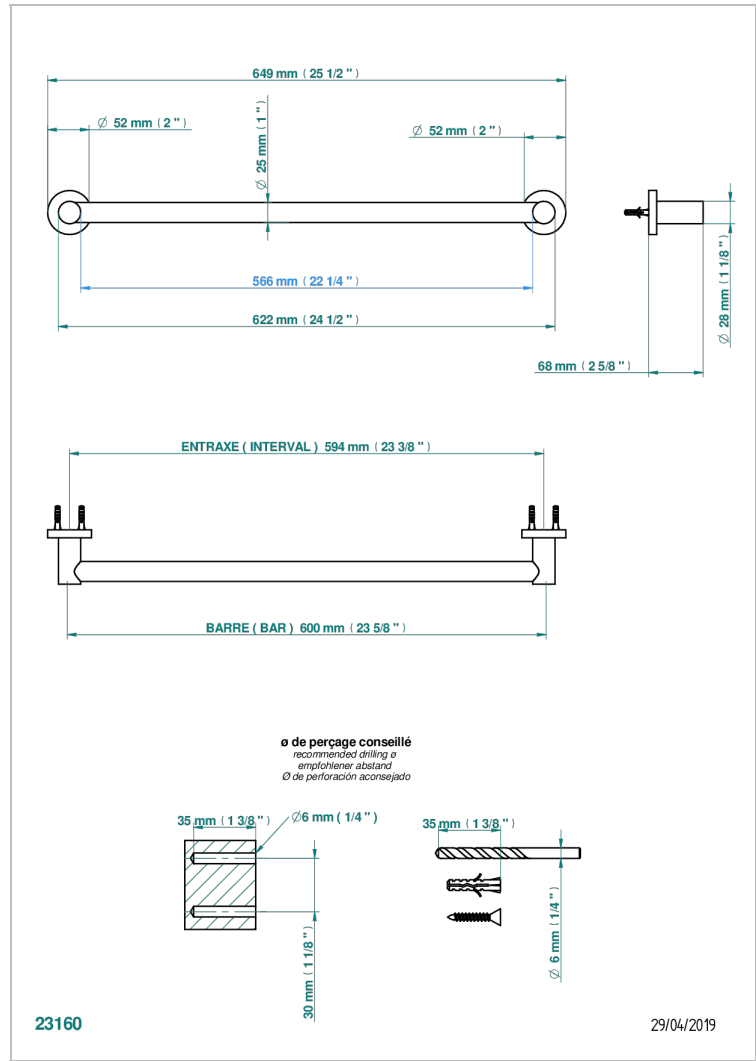

# BAMBOU CLEAR CRYSTAL

A35-526/60

Bath towel holder, length: 600 mm

## CHARACTERISTIC

- BamboU Clear crystal
- Bath towel holder, length: 600 mm