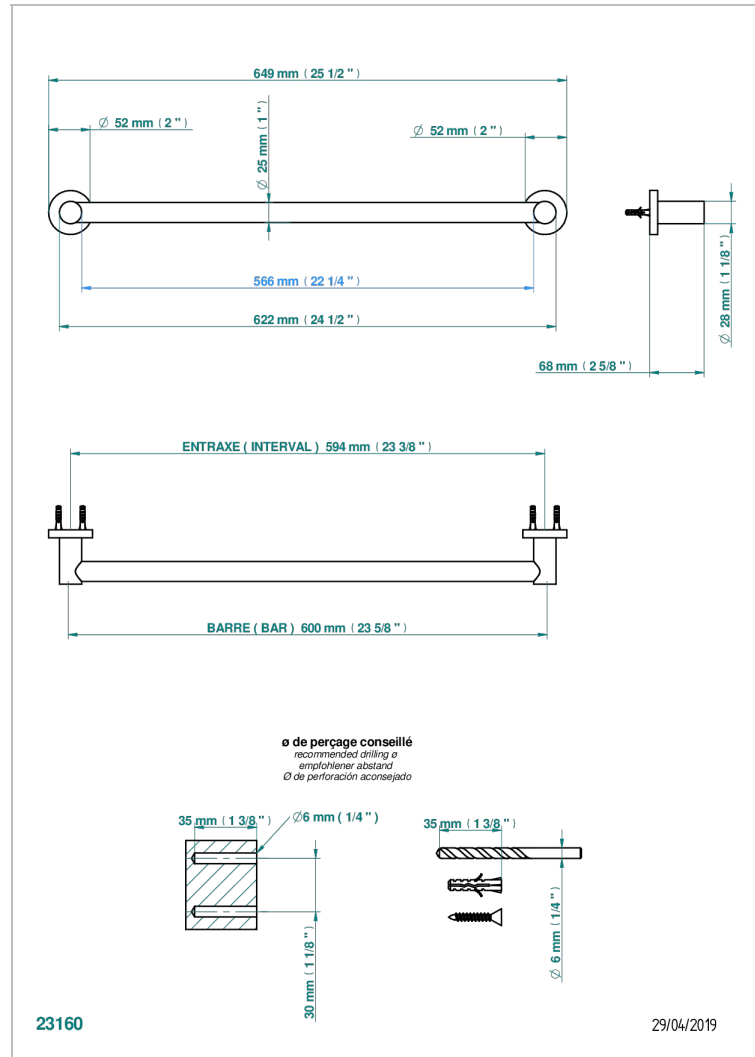

# BAMBOU CRISTAL CLARO

A35-526/60

Bath towel holder, length: 600 mm

THG<sup>®</sup>  
PARIS

## CARACTERÍSTICAS

- Bambou cristal claro
- Bath towel holder, length: 600 mm