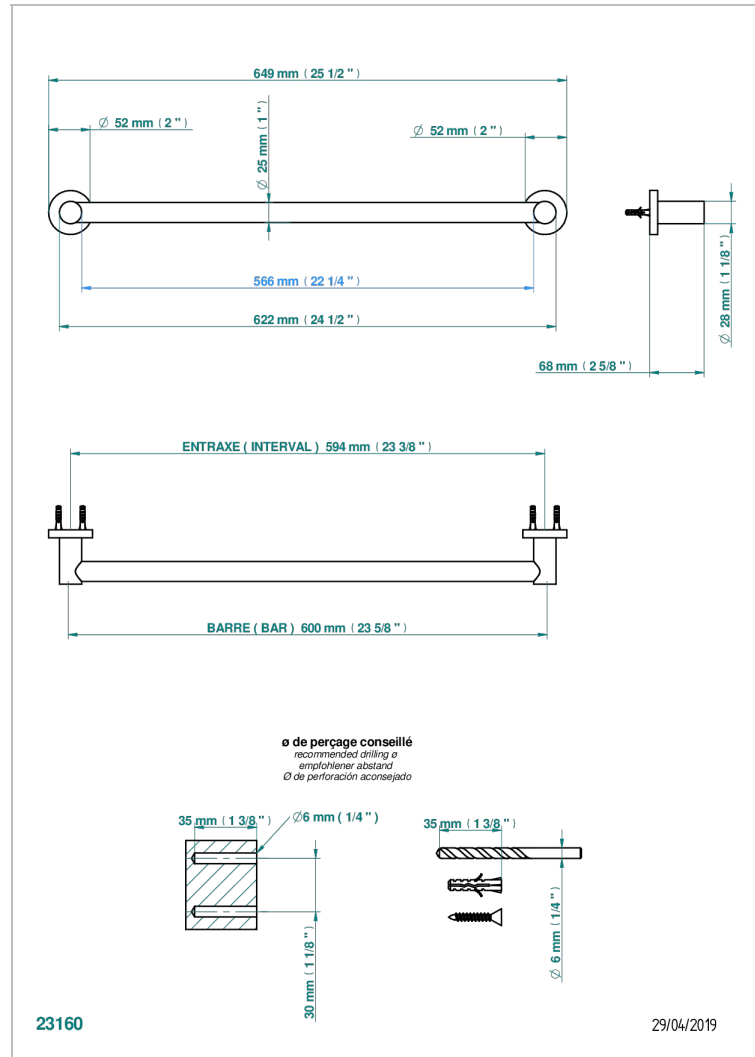

# BAMBOU CLEAR CRYSTAL

A35-526/60

Bath towel holder, length: 600 mm

## CHARACTERISTIC

- BamboU Clear crystal
- Bath towel holder, length: 600 mm