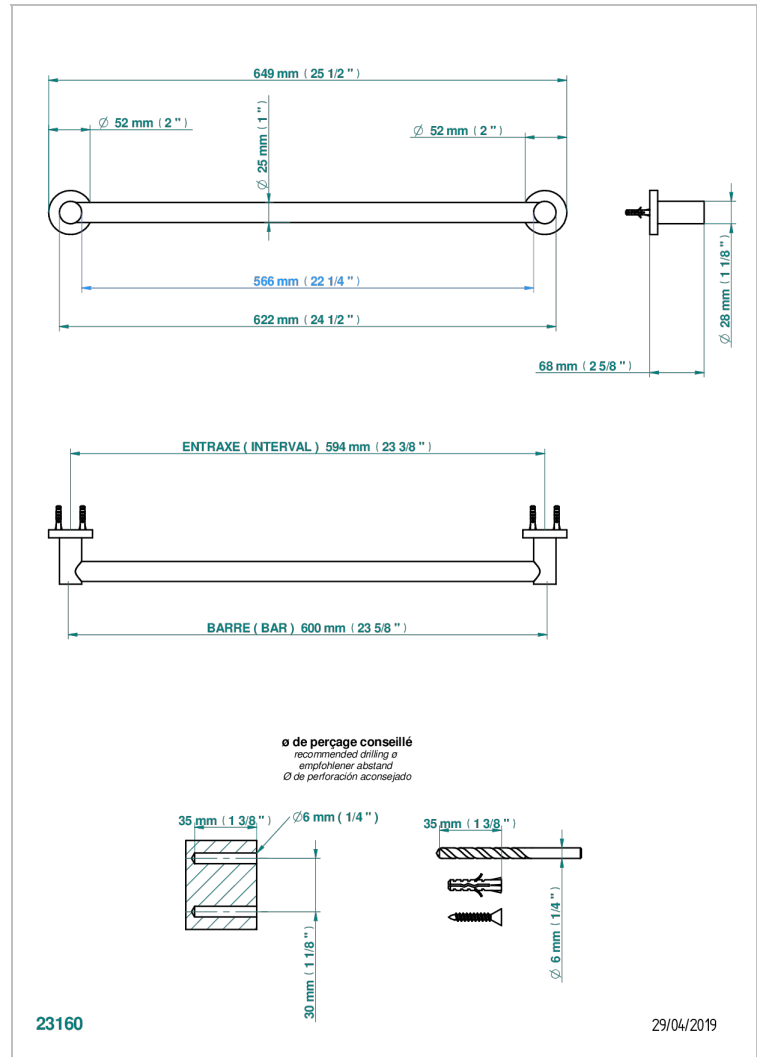

# BAMBOU CRISTAL AMBAR

A34-526/60

Bath towel holder, length: 600 mm

THG<sup>®</sup>  
PARIS

## CARACTERÍSTICAS

- Bambou cristal Ambar
- Bath towel holder, length: 600 mm