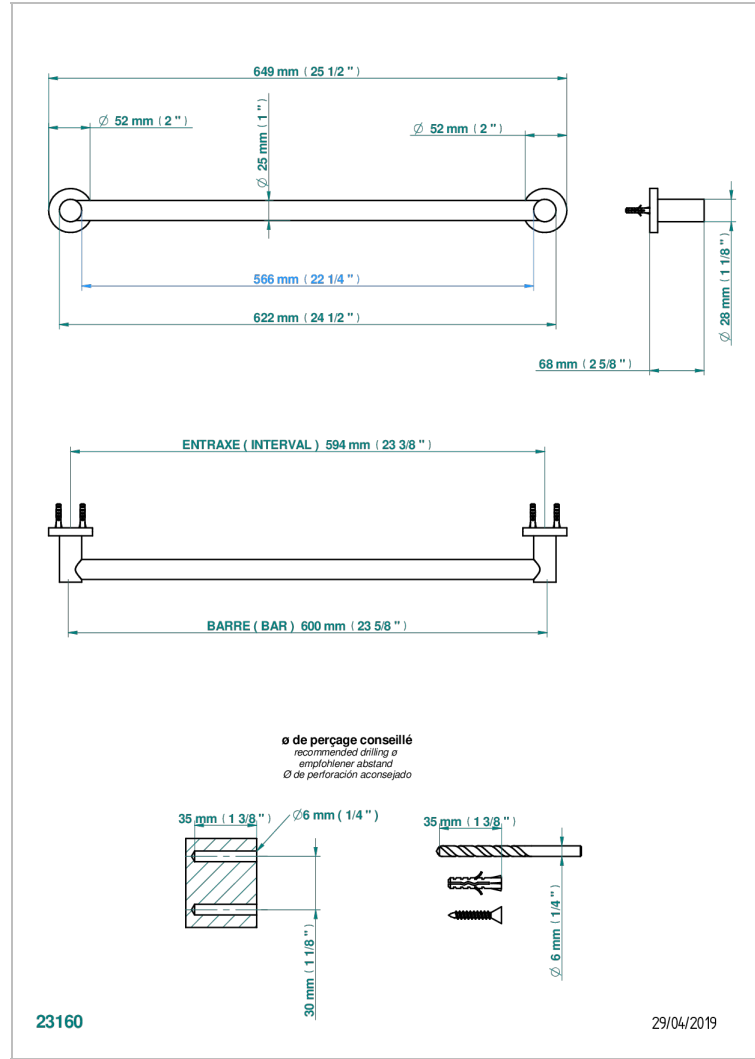

BAMBOU AMBER CRYSTAL

A34-526/60

Bath towel holder, length: 600 mm

CHARACTERISTIC

- BamboU Amber crystal
- Bath towel holder, length: 600 mm

AVAILABLE FINITIONS

Antique nickel - H28
Black ceram - D30
Blush PVD - H62
Brass color PVD - H49
Brown bronze color PVD - F33
Gold color PVD - H52