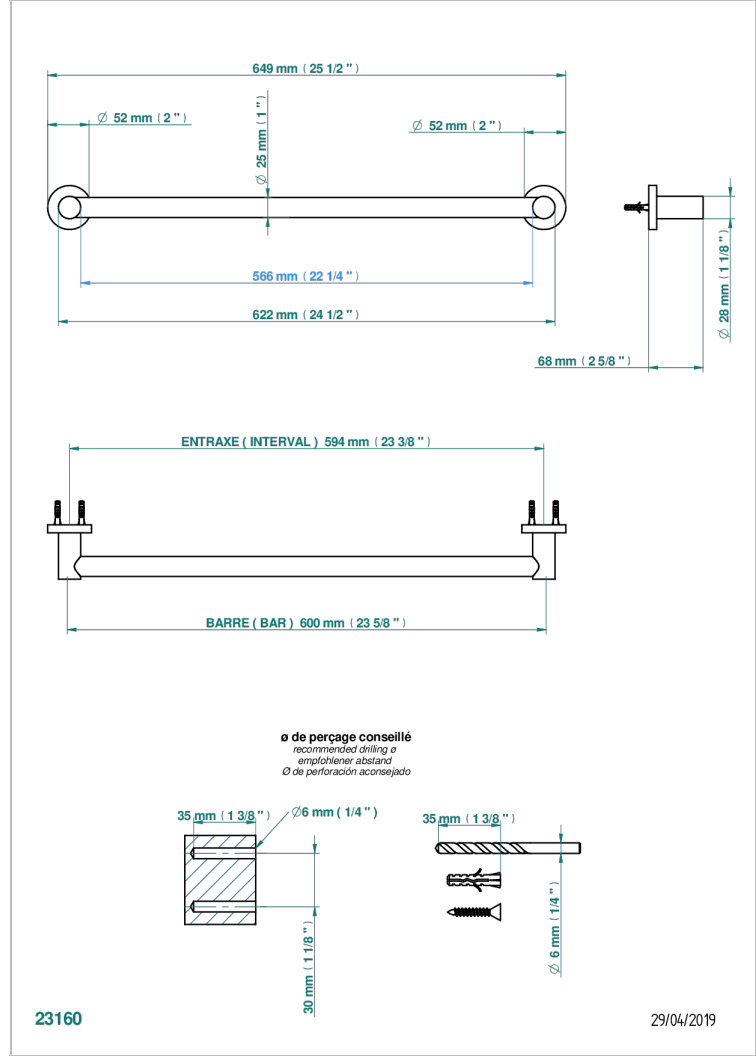

BAMBOU AMBER CRYSTAL

A34-526/60

Bath towel holder, length: 600 mm

THG[®]
PARIS

CHARACTERISTIC

- BamboU Amber crystal
- Bath towel holder, length: 600 mm

AVAILABLE FINITIONS

Antique nickel - H28
Black ceram - D30
Blush PVD - H62
Brass color PVD - H49
Brown bronze color PVD - F33
Gold color PVD - H52