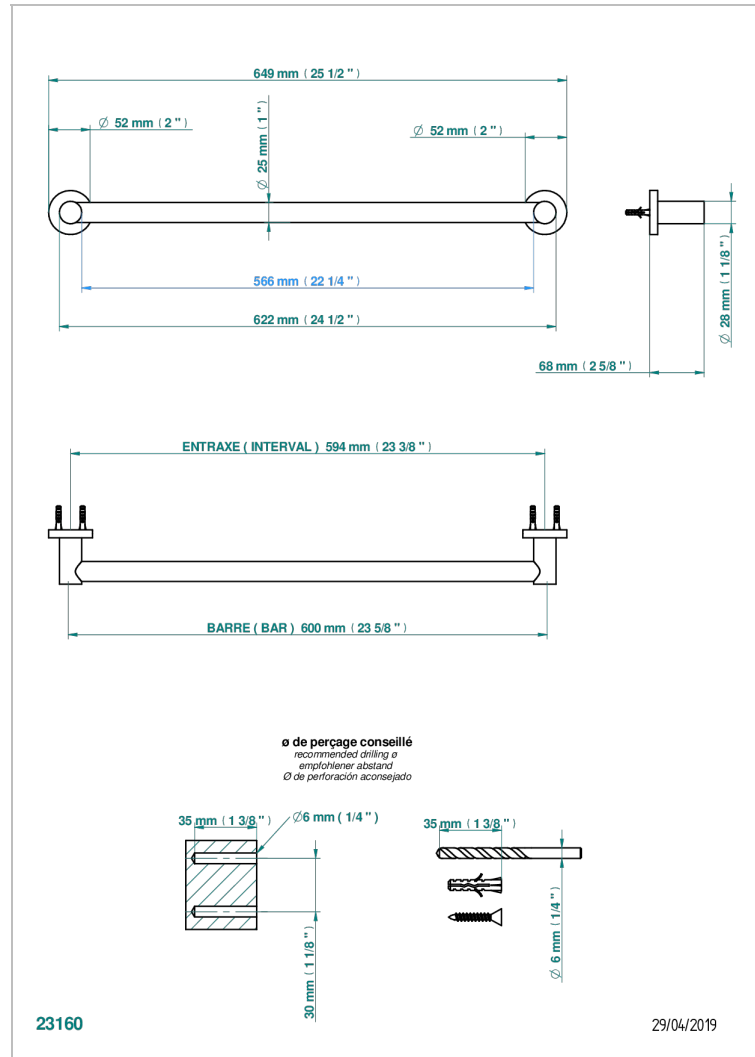

BAMBOU BLACK CRYSTAL

A33-526/60

Towel bar, 24" long

CHARACTERISTIC

- BamboU Black crystal
- Towel bar, 24" long

AVAILABLE FINITIONS

Black ceram - D30
Blush PVD - H62
Brass color PVD - H49
Brown bronze color PVD - F33
Chrome polished - A02
Chrome polished / gold polished - G02