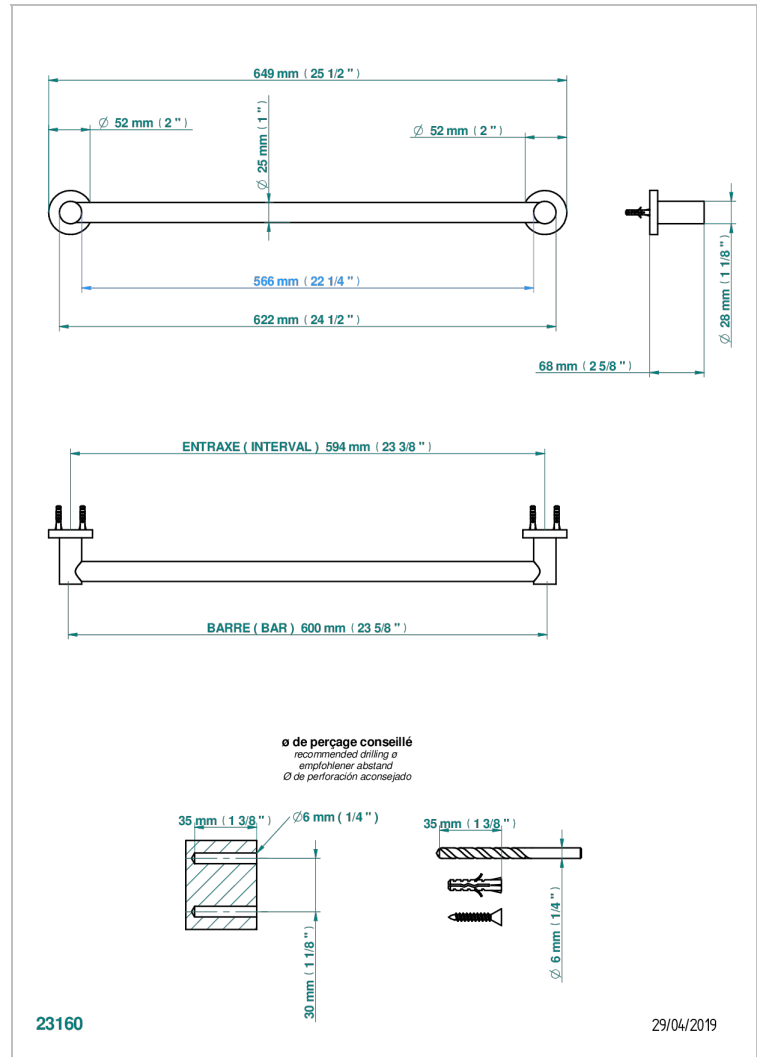

# BAMBOU CRISTAL NEGRO

A33-526/60

Bath towel holder, length: 600 mm

THG<sup>®</sup>  
PARIS

## CARACTERÍSTICAS

- Bambou cristal negro
- Bath towel holder, length: 600 mm