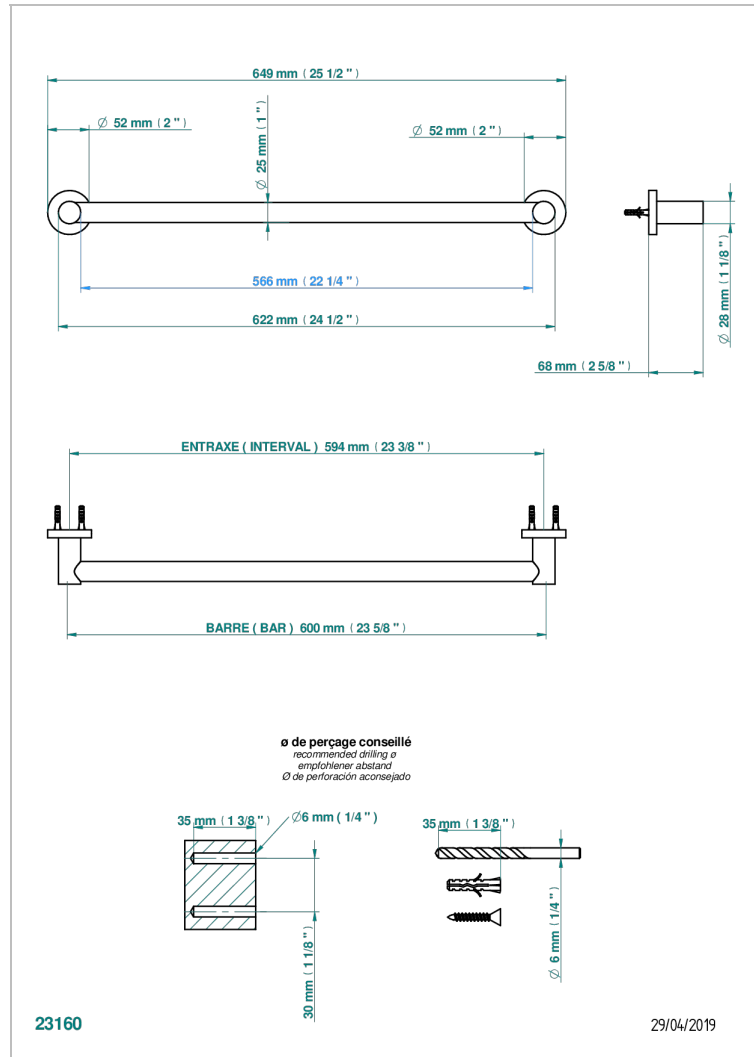

BAMBOU BLACK CRYSTAL

A33-526/60

Bath towel holder, length: 600 mm

CHARACTERISTIC

- BamboU Black crystal
- Bath towel holder, length: 600 mm

AVAILABLE FINITIONS

Antique nickel - H28
Black ceram - D30
Blush PVD - H62
Brass color PVD - H49
Brown bronze color PVD - F33
Gold color PVD - H52