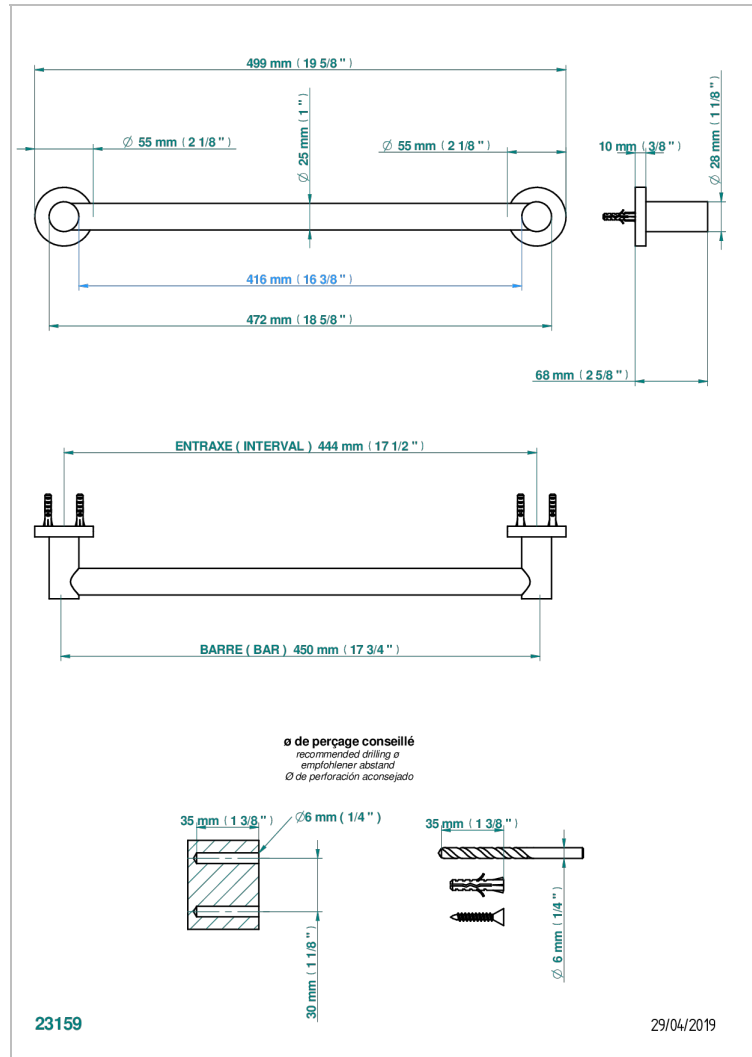

SYSTEM SMOOTH METAL WITH LEVER

G9B-526/45

Bath towel holder, length: 450 mm

THG[®]
PARIS

CARACTERÍSTICAS

- System Smooth Metal with lever
- Bath towel holder, length: 450 mm

ACABADOS DISPONIBLES

Bronce claro - D01
Cerámica negra mate - D30
Cobre viejo mate - H07
Cromo - A02
Cromo mate - C02
Dorado - F01