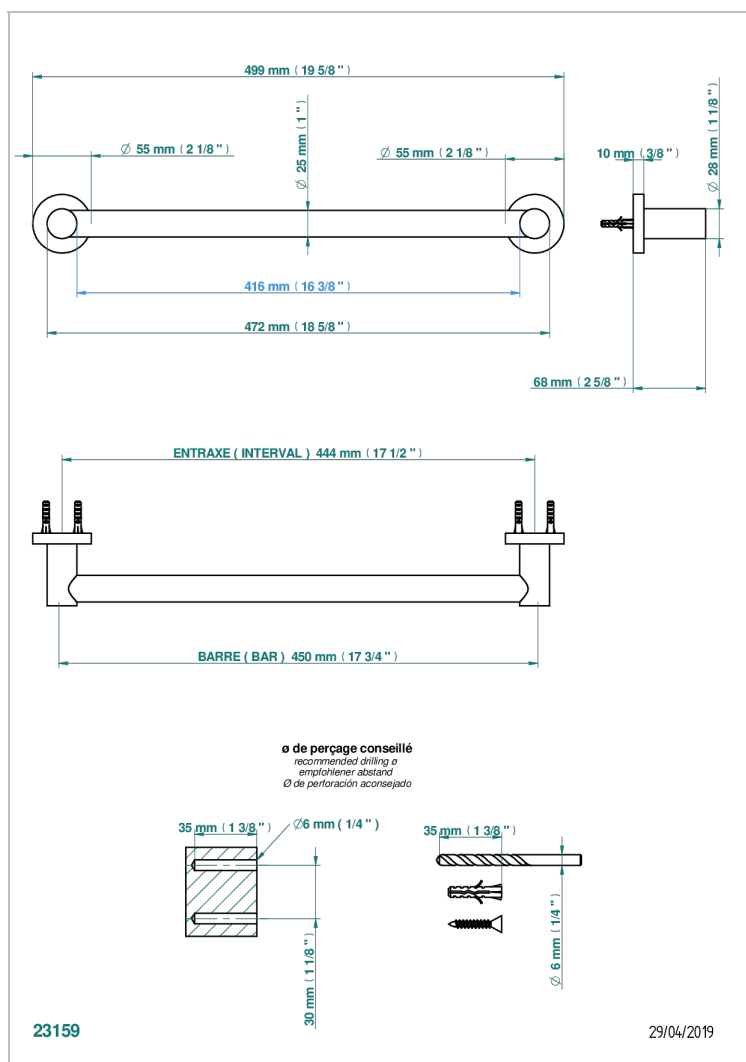

SYSTEM SMOOTH METAL WITH LEVER HANDLES

G9B-526/45

Towel bar, 18" long

CHARACTERISTIC

- System Smooth Metal with lever handles
- Towel bar, 18" long

AVAILABLE FINITIONS

Black ceram - D30
Blush PVD - H62
Brass color PVD - H49
Brown bronze color PVD - F33
Chrome polished - A02
Copper antique matt, coated - H07