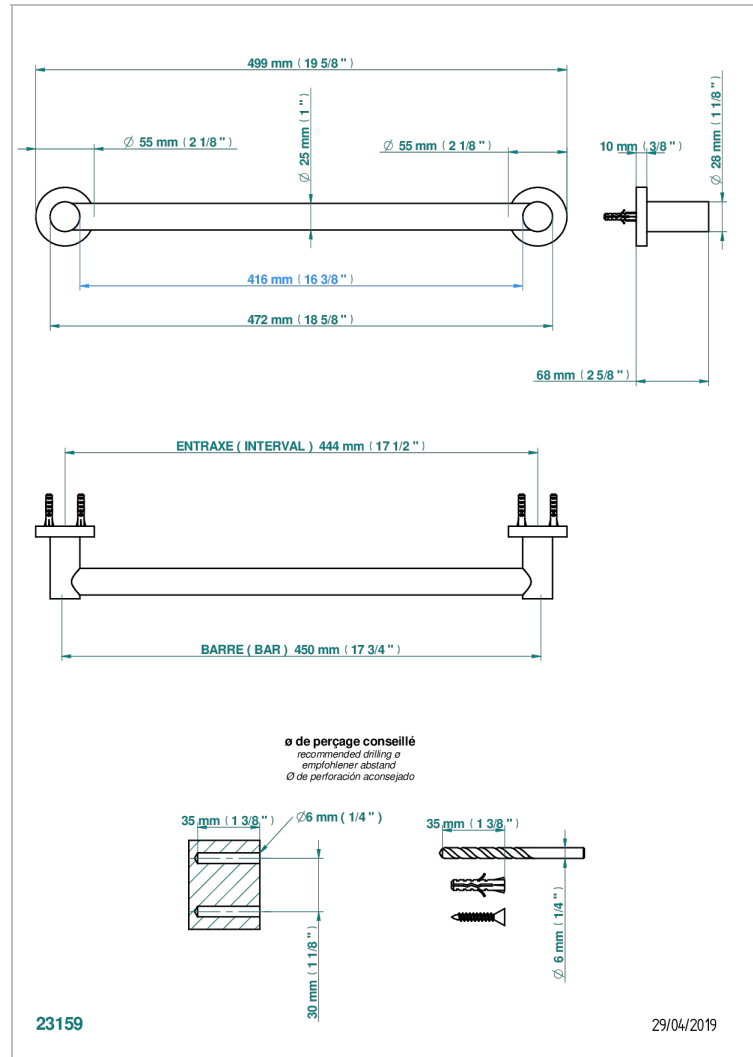

SYSTEM SMOOTH METAL WITH LEVER

G9B-526/45

Bath towel holder, length: 450 mm

CHARACTERISTIC

- System Smooth Metal with lever
- Bath towel holder, length: 450 mm

AVAILABLE FINITIONS

Antique nickel - H28
Black ceram - D30
Blush PVD - H62
Brass color PVD - H49
Brown bronze color PVD - F33
Gold color PVD - H52