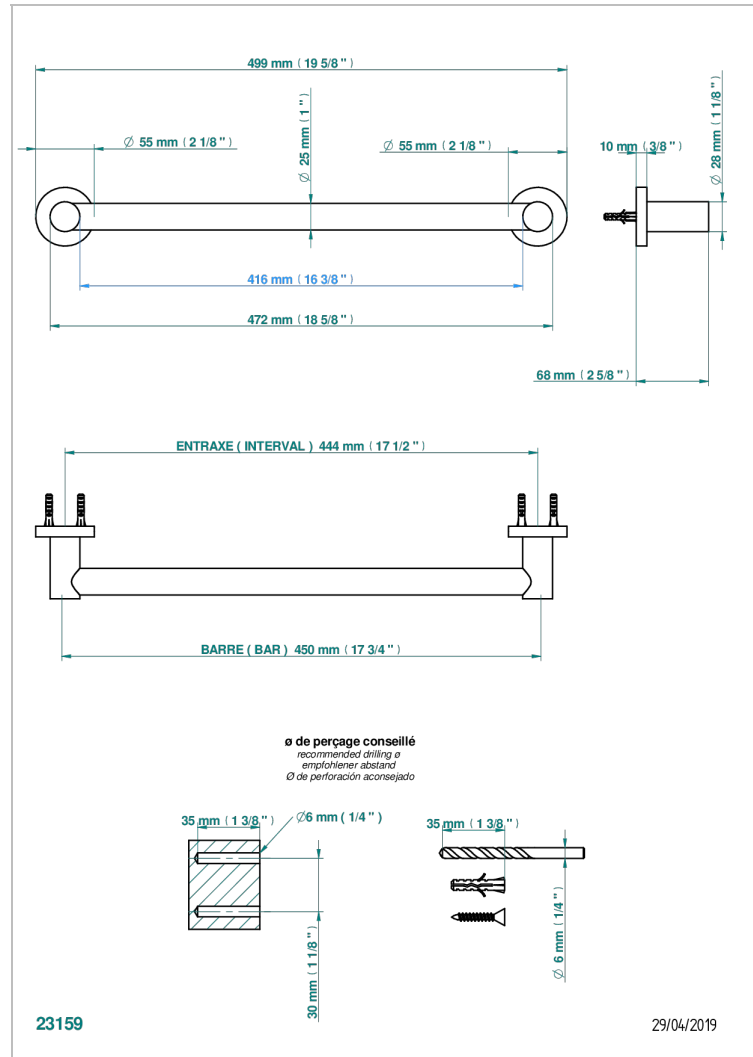

SYSTEM SMOOTH METAL WITH LEVER

G9B-526/45

Bath towel holder, length: 450 mm

THG[®]
PARIS

CARACTERÍSTICAS

- System Smooth Metal with lever
- Bath towel holder, length: 450 mm

ACABADOS DISPONIBLES

Bronce claro - D01
Cerámica negra mate - D30
Cobre viejo mate - H07
Cromo - A02
Cromo mate - C02
Dorado - F01