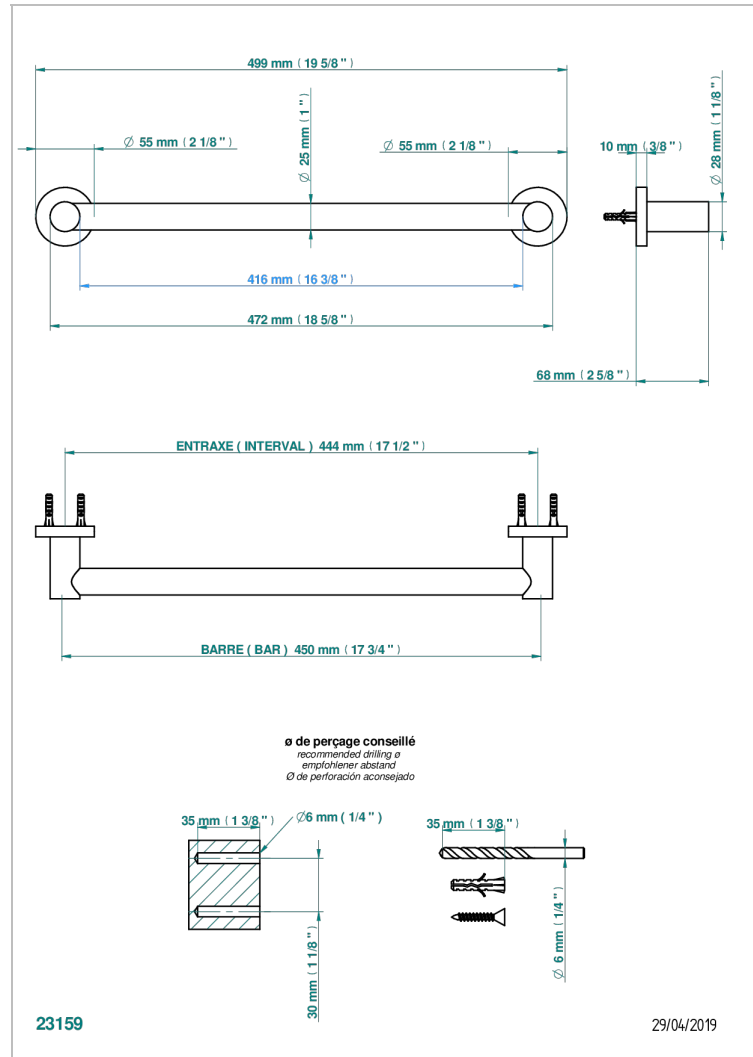

# SYSTEM SMOOTH METAL WITH LEVER

G9B-526/45

Bath towel holder, length: 450 mm

## CHARACTERISTIC

- System Smooth Metal with lever
- Bath towel holder, length: 450 mm