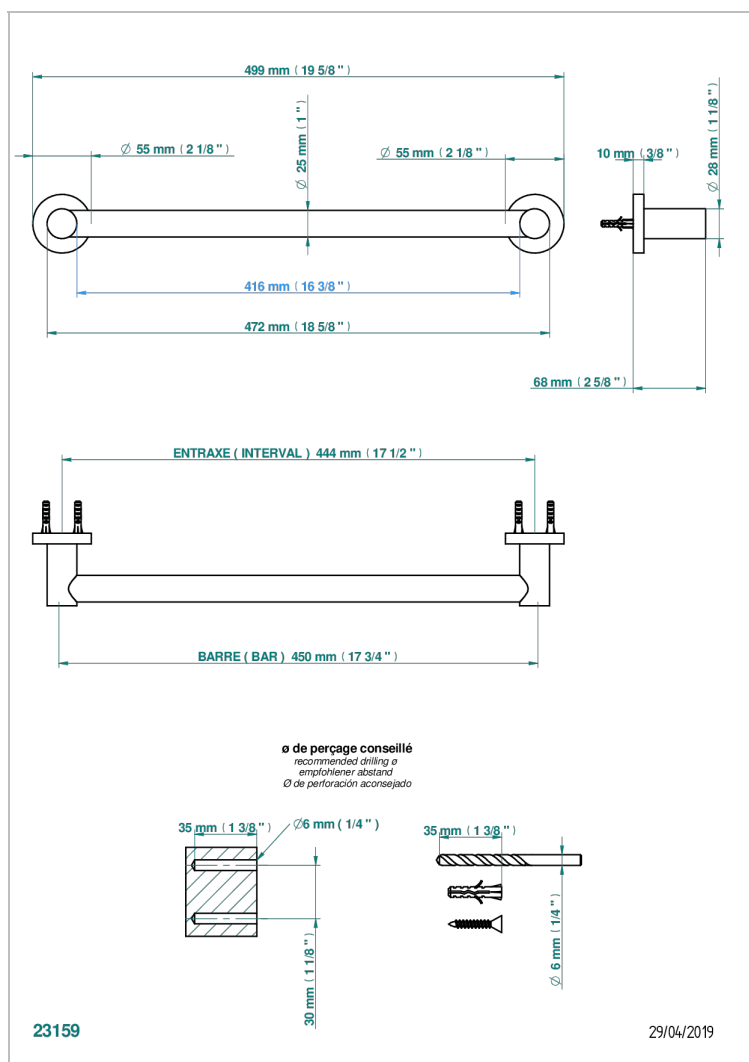

SYSTEM SMOOTH METAL WITH LEVER

G9B-526/45

Bath towel holder, length: 450 mm

CHARACTERISTIC

- System Smooth Metal with lever
- Bath towel holder, length: 450 mm

AVAILABLE FINITIONS

Antique nickel - H28
Black ceram - D30
Blush PVD - H62
Brass color PVD - H49
Brown bronze color PVD - F33
Gold color PVD - H52