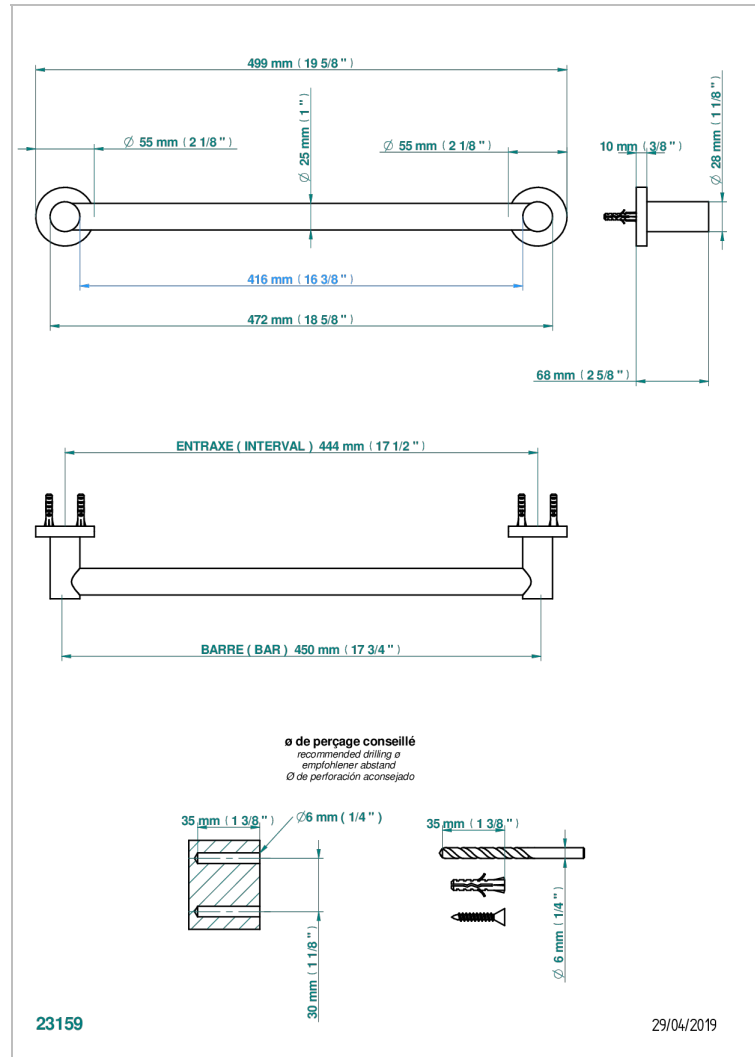

SYSTEM SMOOTH METAL

G9A-526/45

Towel bar, 18" long

CHARACTERISTIC

- System Smooth Metal
- Towel bar, 18" long

AVAILABLE FINITIONS

Black ceram - D30
Blush PVD - H62
Brass color PVD - H49
Brown bronze color PVD - F33
Chrome polished - A02
Copper antique matt, coated - H07