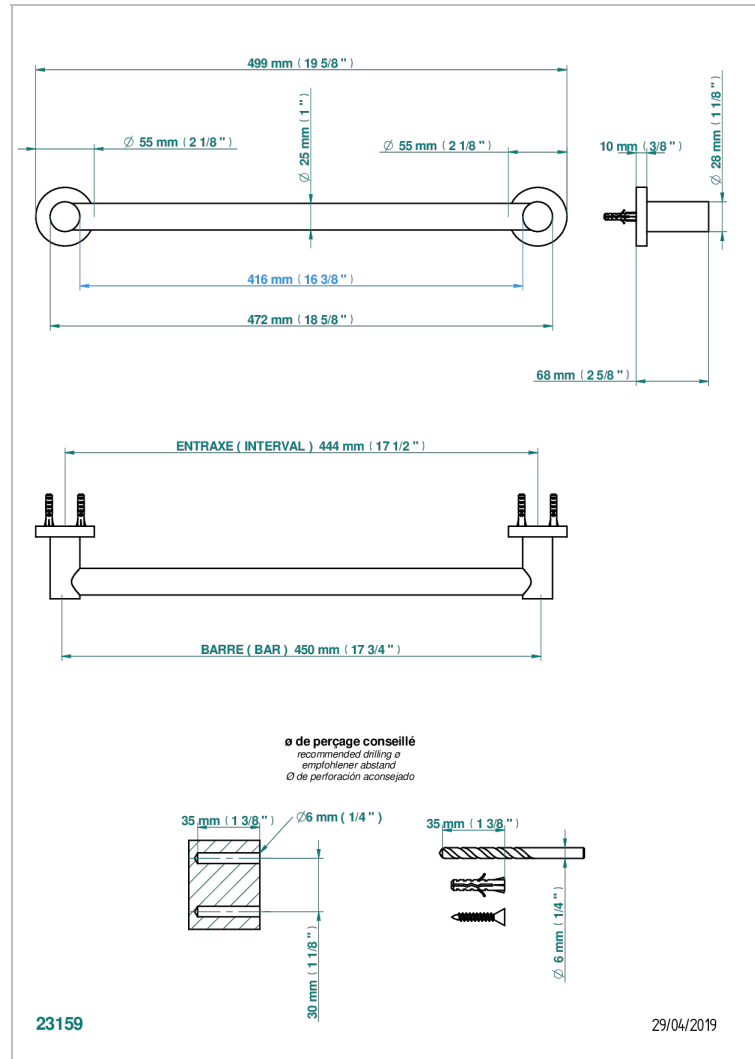

SYSTEM SMOOTH METAL

G9A-526/45

Bath towel holder, length: 450 mm

CHARACTERISTIC

- System Smooth Metal
- Bath towel holder, length: 450 mm

AVAILABLE FINITIONS

Antique nickel - H28
Black ceram - D30
Blush PVD - H62
Brass color PVD - H49
Brown bronze color PVD - F33
Gold color PVD - H52