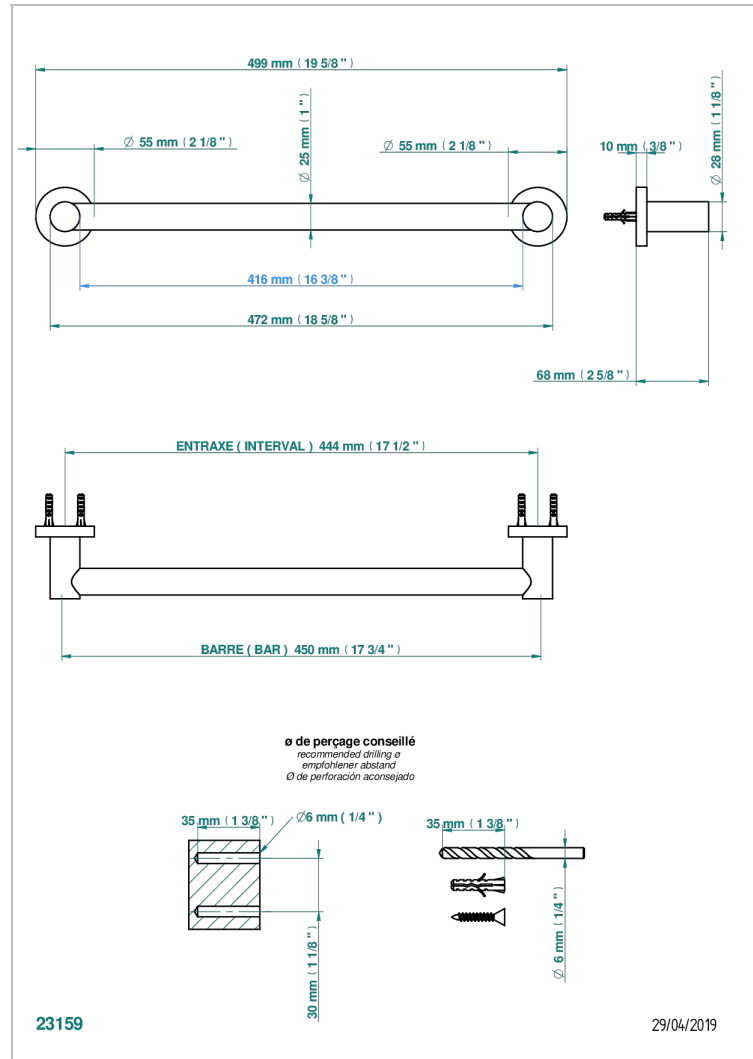

SYSTEM SMOOTH METAL

G9A-526/45

Bath towel holder, length: 450 mm

CHARACTERISTIC

- System Smooth Metal
- Bath towel holder, length: 450 mm

AVAILABLE FINITIONS

Antique nickel - H28
Black ceram - D30
Blush PVD - H62
Brass color PVD - H49
Brown bronze color PVD - F33
Gold color PVD - H52