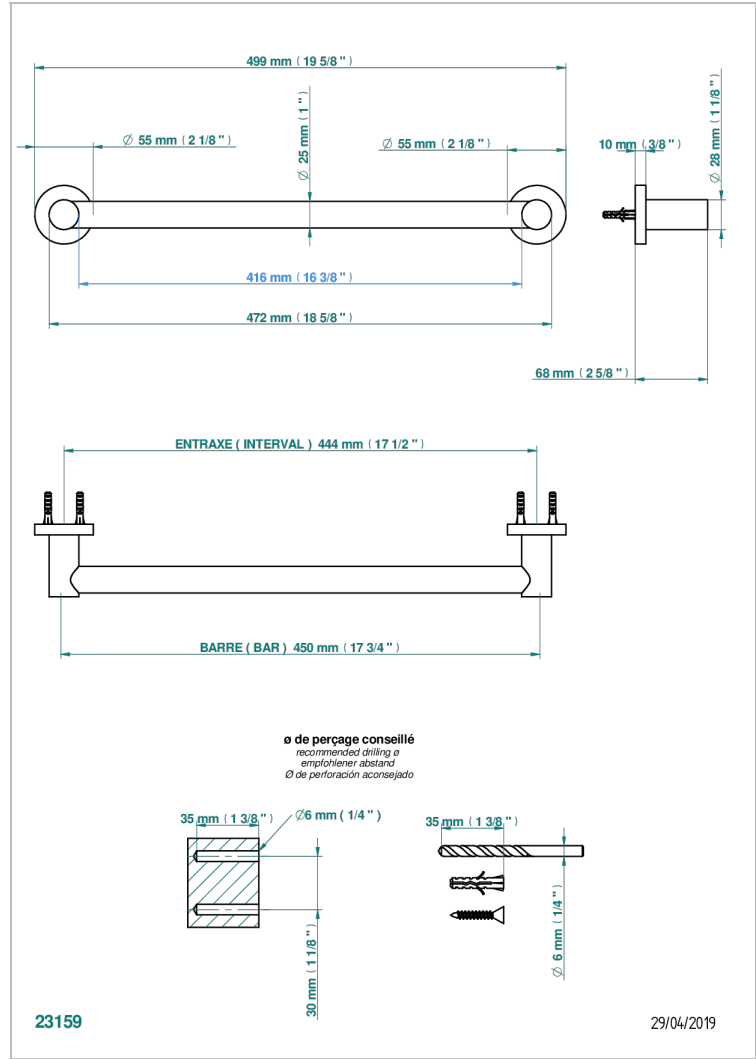

# BONDI WITH LEVER

G7G-526/45

Bath towel holder, length: 450 mm

THG<sup>®</sup>  
PARIS

## CARACTERÍSTICAS

- Bondi with lever
- Bath towel holder, length: 450 mm