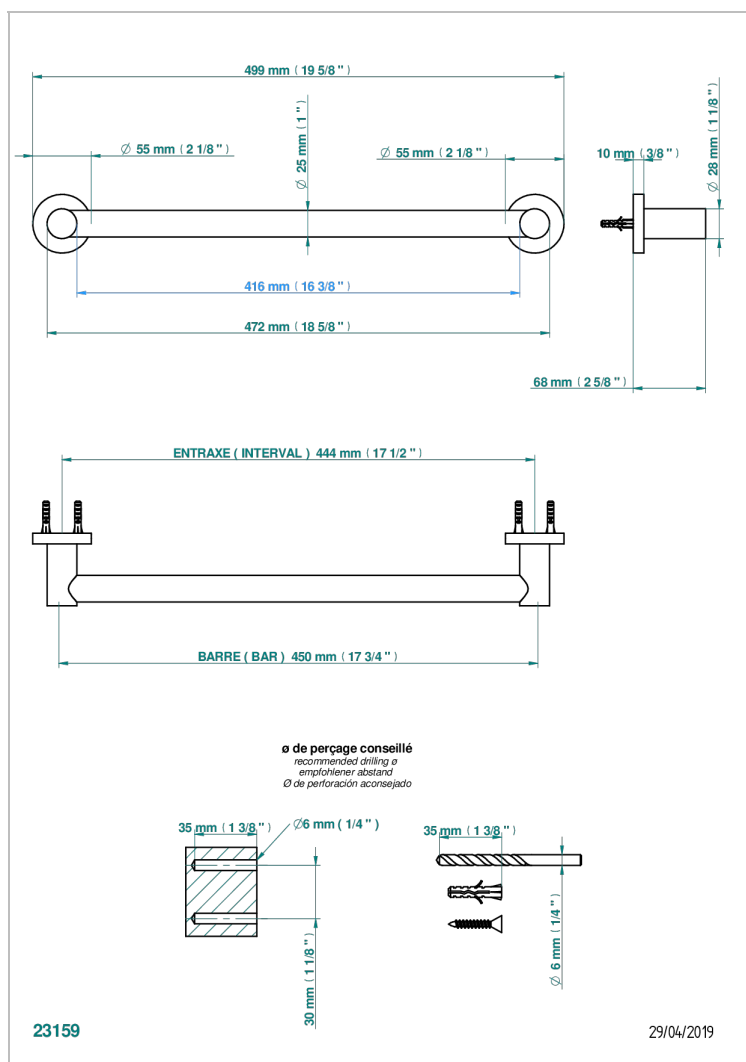

BONDI WITH LEVER HANDLES

G7G-526/45

Towel bar, 18" long

CHARACTERISTIC

- Bondi with lever handles
- Towel bar, 18" long

AVAILABLE FINITIONS

Black ceram - D30
Blush PVD - H62
Brass color PVD - H49
Brown bronze color PVD - F33
Chrome polished - A02
Chrome polished / gold polished - G02