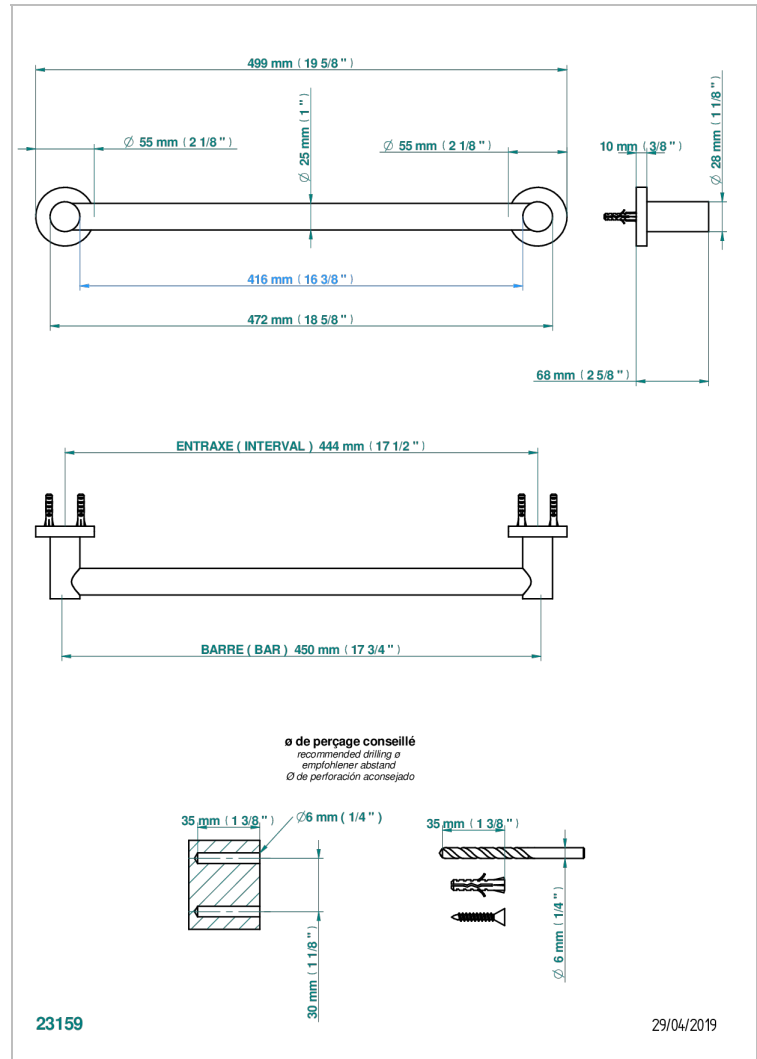

# BONDI WITH LEVER

G7G-526/45

Bath towel holder, length: 450 mm

## CHARACTERISTIC

- Bondi with lever
- Bath towel holder, length: 450 mm