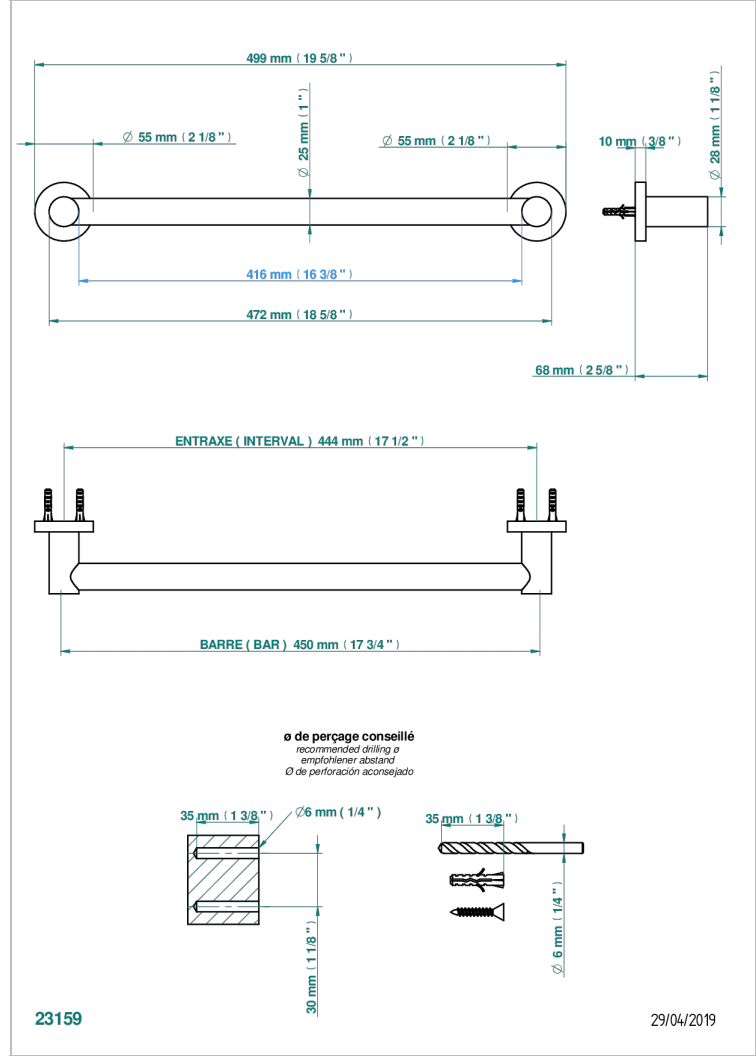

# BONDI WITH LEVER

G7G-526/45

Bath towel holder, length: 450 mm

## CARACTERÍSTICAS

- Bondi with lever
- Bath towel holder, length: 450 mm