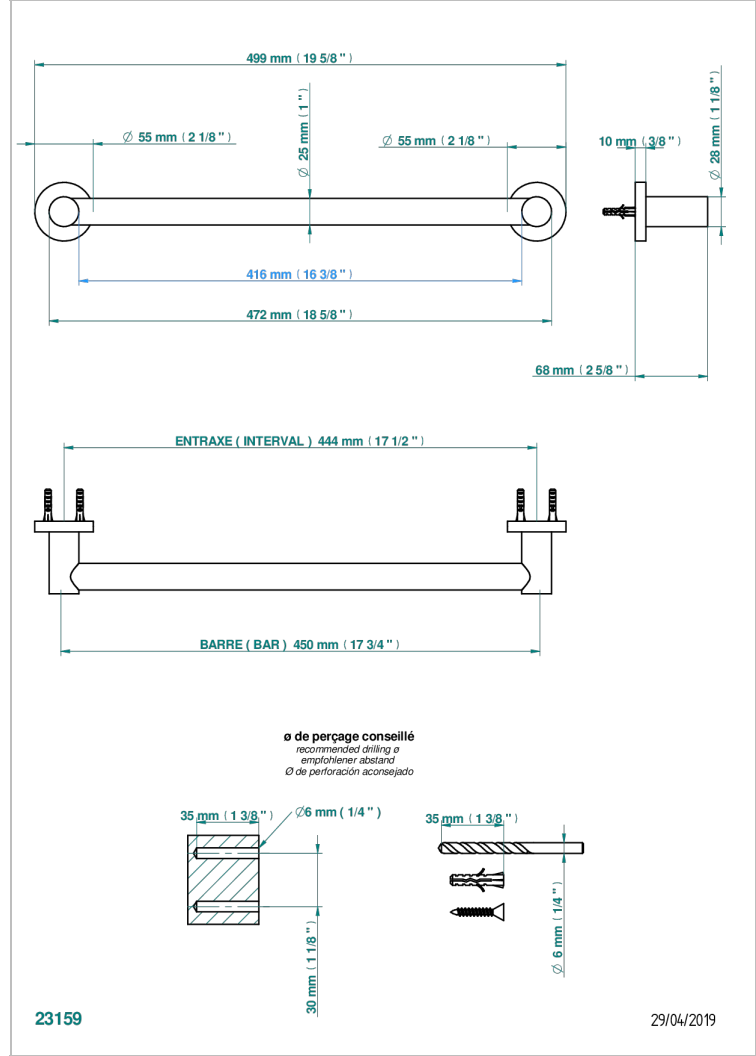

BONDI WITH LEVER

G7G-526/45

Bath towel holder, length: 450 mm

CHARACTERISTIC

- Bondi with lever
- Bath towel holder, length: 450 mm

AVAILABLE FINITIONS

Antique nickel - H28
Black ceram - D30
Blush PVD - H62
Brass color PVD - H49
Brown bronze color PVD - F33
Gold color PVD - H52