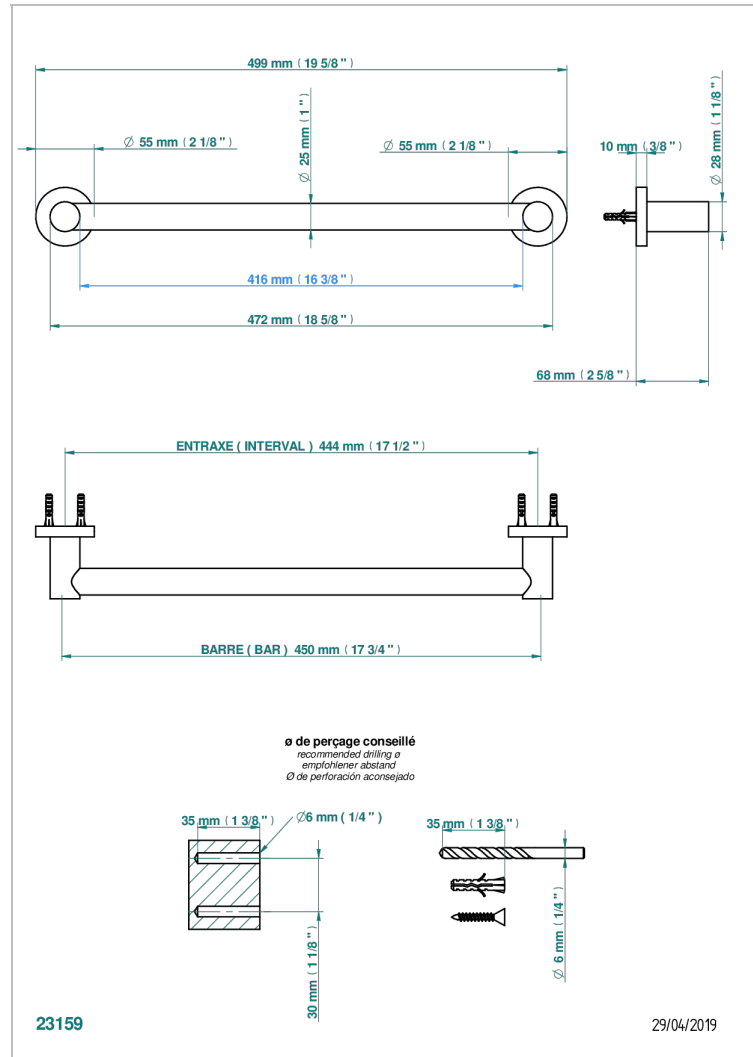

SPIRIT WITH LEVER HANDLES

G58-526/45

Towel bar, 18" long

CHARACTERISTIC

- Spirit with lever handles
- Towel bar, 18" long

AVAILABLE FINITIONS

Black ceram - D30
Blush PVD - H62
Brass color PVD - H49
Brown bronze color PVD - F33
Chrome polished - A02
Chrome polished / gold polished - G02