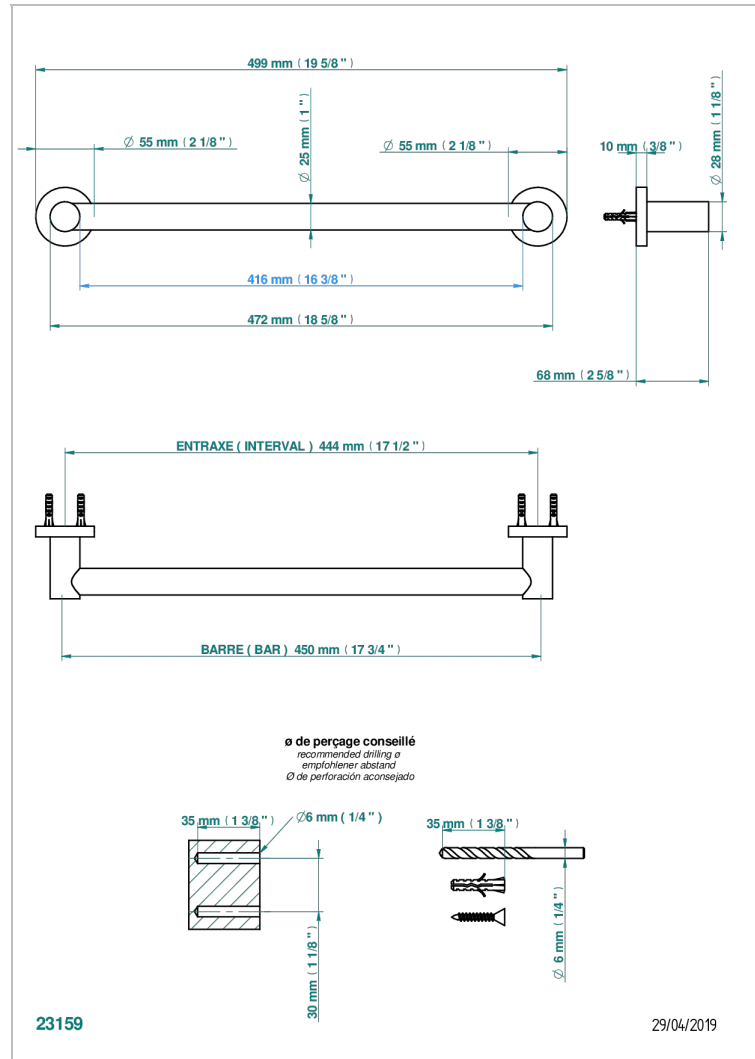

SPIRIT WITH LEVER

G58-526/45

Bath towel holder, length: 450 mm

CHARACTERISTIC

- Spirit with lever
- Bath towel holder, length: 450 mm

AVAILABLE FINITIONS

Antique nickel - H28
Black ceram - D30
Blush PVD - H62
Brass color PVD - H49
Brown bronze color PVD - F33
Gold color PVD - H52