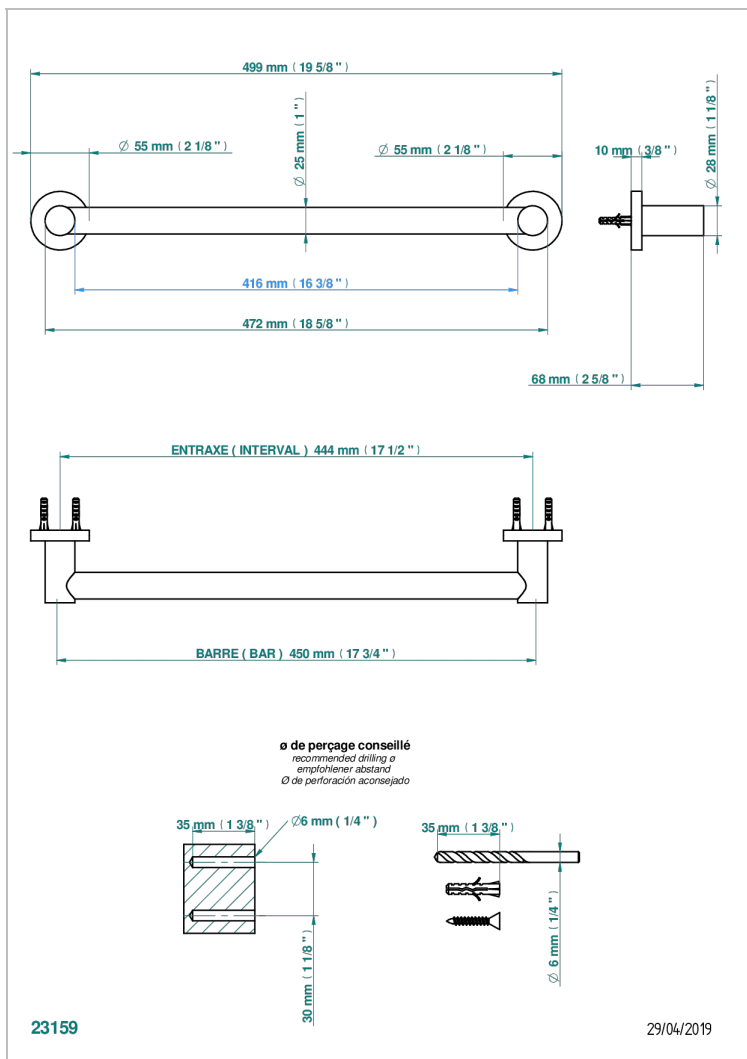

# BAMBOU CRISTAL CLARO

A35-526/45

Bath towel holder, length: 450 mm

THG<sup>®</sup>  
PARIS

## CARACTERÍSTICAS

- Bambou cristal claro
- Bath towel holder, length: 450 mm