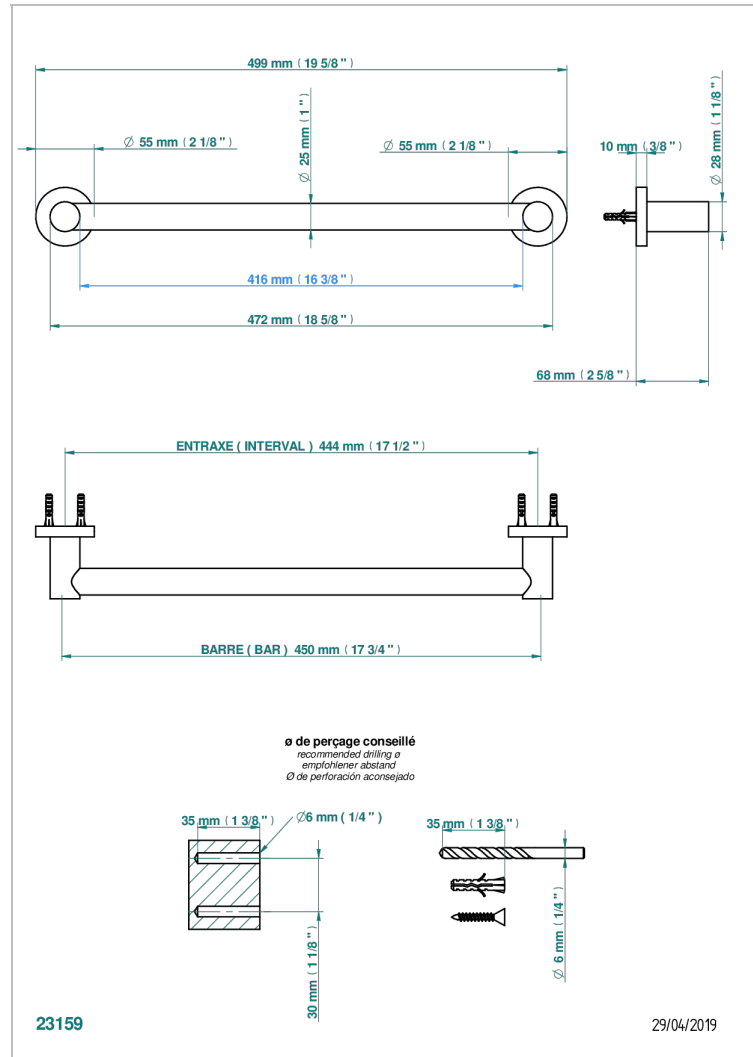

BAMBOU CLEAR CRYSTAL

A35-526/45

Towel bar, 18" long

CHARACTERISTIC

- BamboU Clear crystal
- Towel bar, 18" long

AVAILABLE FINITIONS

Black ceram - D30
Blush PVD - H62
Brass color PVD - H49
Brown bronze color PVD - F33
Chrome polished - A02
Chrome polished / gold polished - G02