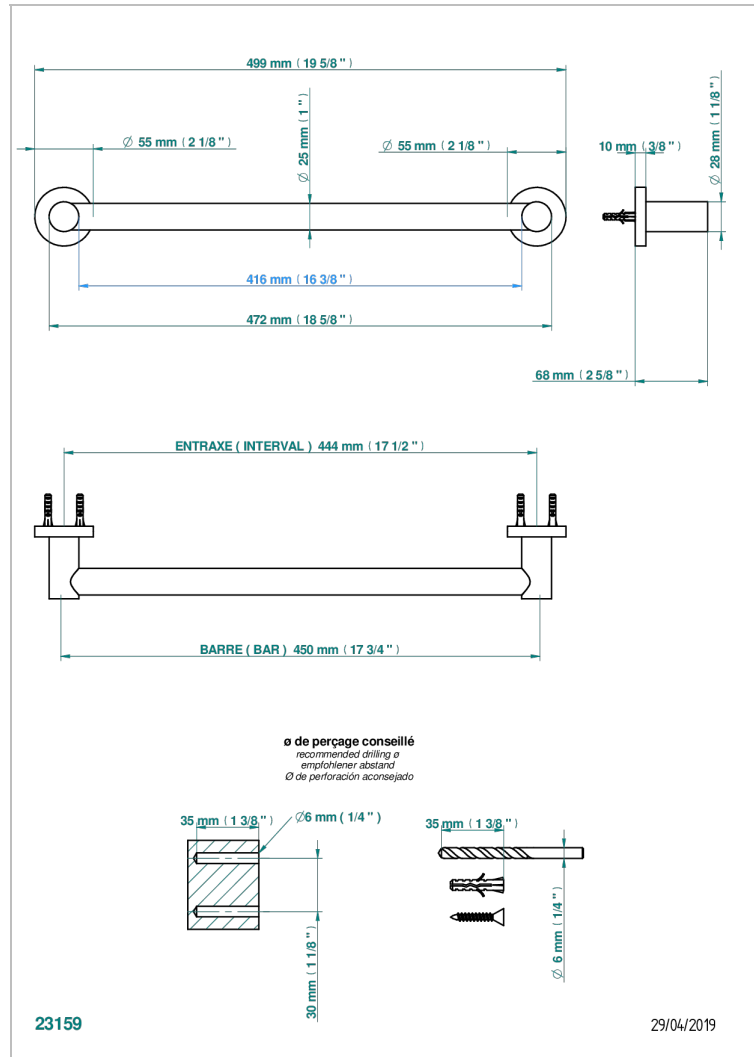

BAMBOU CLEAR CRYSTAL

A35-526/45

Bath towel holder, length: 450 mm

CHARACTERISTIC

- BamboU Clear crystal
- Bath towel holder, length: 450 mm

AVAILABLE FINITIONS

Antique nickel - H28
Black ceram - D30
Blush PVD - H62
Brass color PVD - H49
Brown bronze color PVD - F33
Gold color PVD - H52