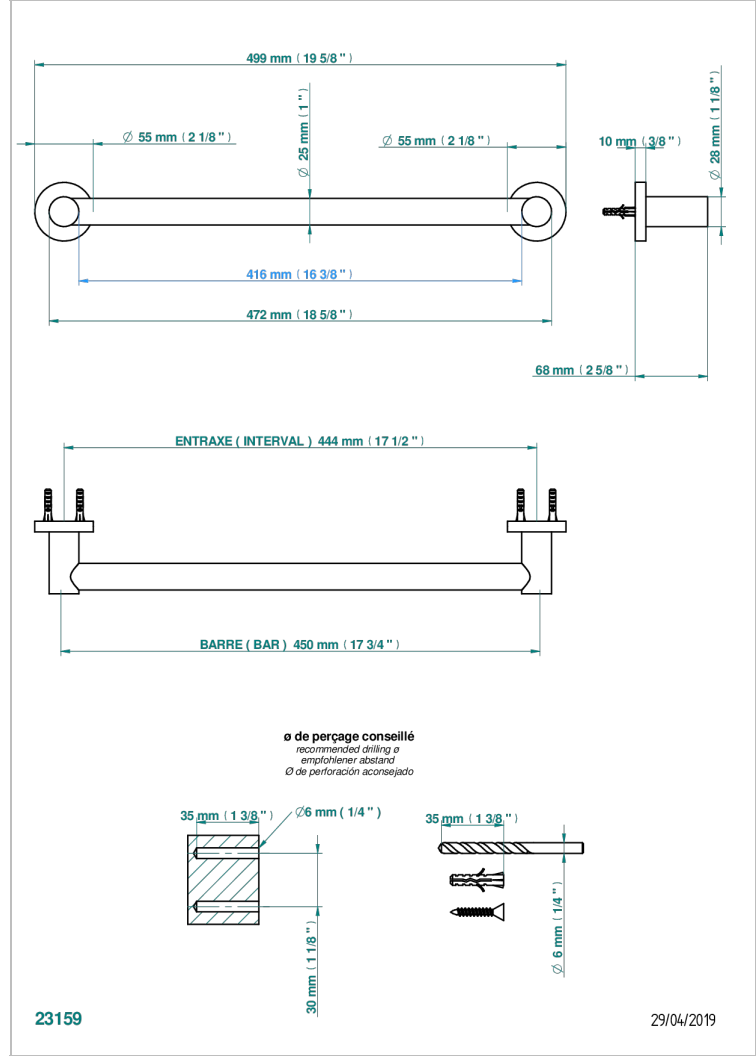

BAMBOU CLEAR CRYSTAL

A35-526/45

Bath towel holder, length: 450 mm

CHARACTERISTIC

- Bambo Clear crystal
- Bath towel holder, length: 450 mm

AVAILABLE FINITIONS

Antique nickel - H28
Black ceram - D30
Blush PVD - H62
Brass color PVD - H49
Brown bronze color PVD - F33
Gold color PVD - H52