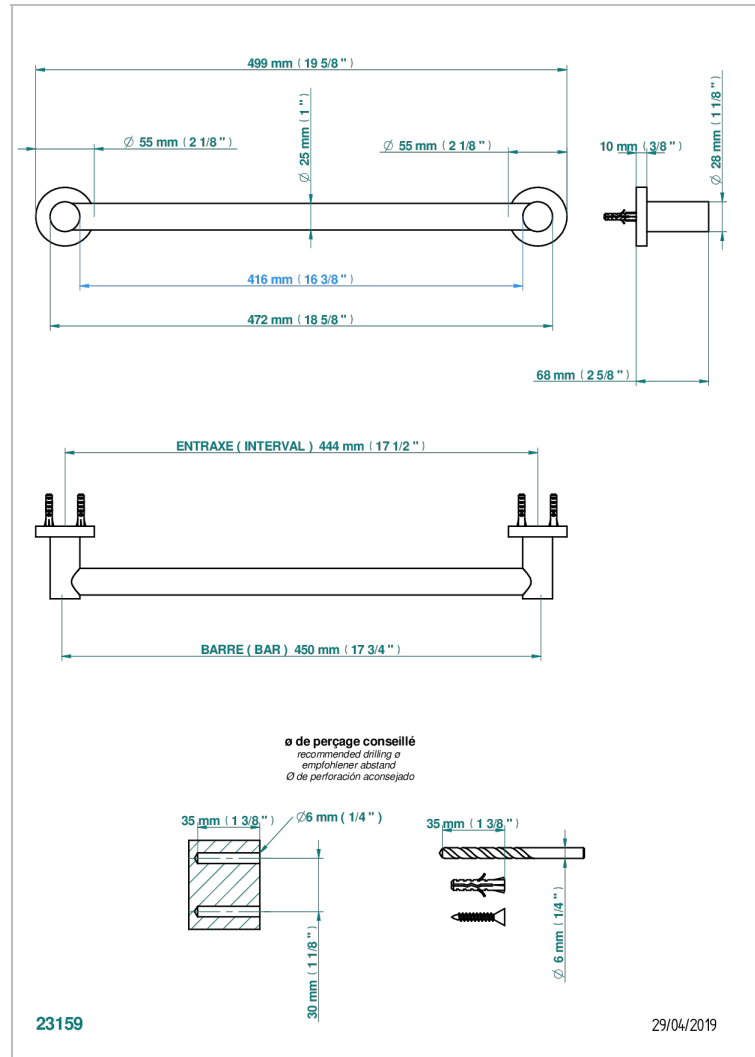

# BAMBOU CRISTAL AMBAR

A34-526/45

Bath towel holder, length: 450 mm

THG<sup>®</sup>  
PARIS

## CARACTERÍSTICAS

- Bambou cristal Ambar
- Bath towel holder, length: 450 mm