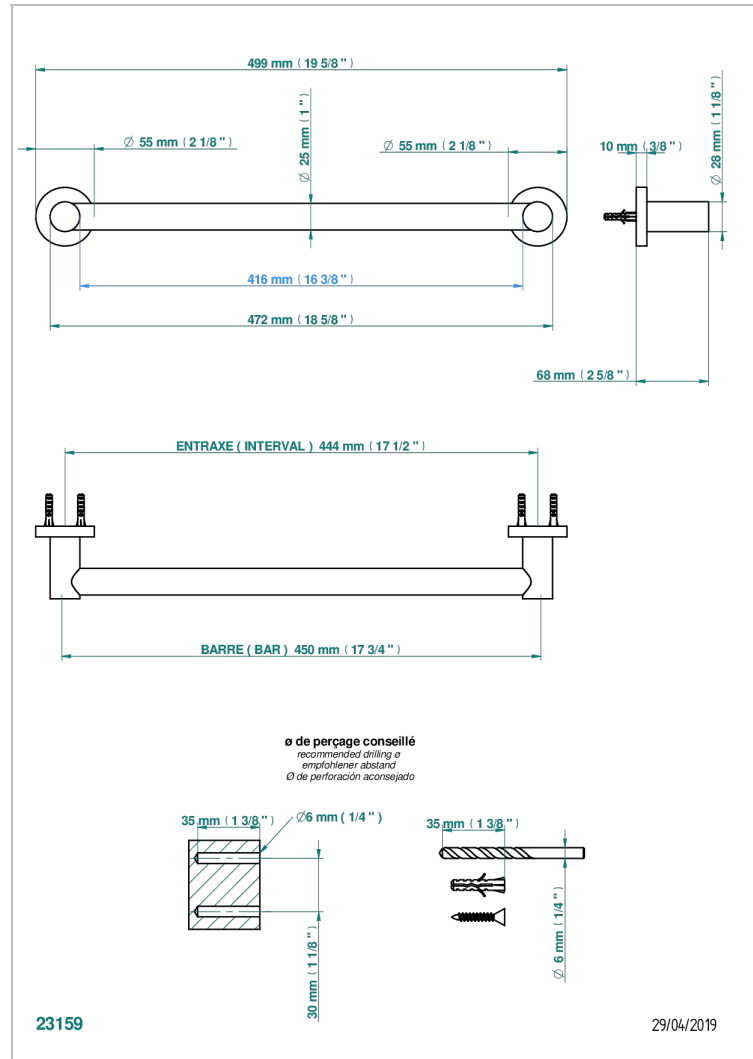

# BAMBOU CRISTAL AMBAR

A34-526/45

Bath towel holder, length: 450 mm

THG<sup>®</sup>  
PARIS

## CARACTERÍSTICAS

- Bambou cristal Ambar
- Bath towel holder, length: 450 mm