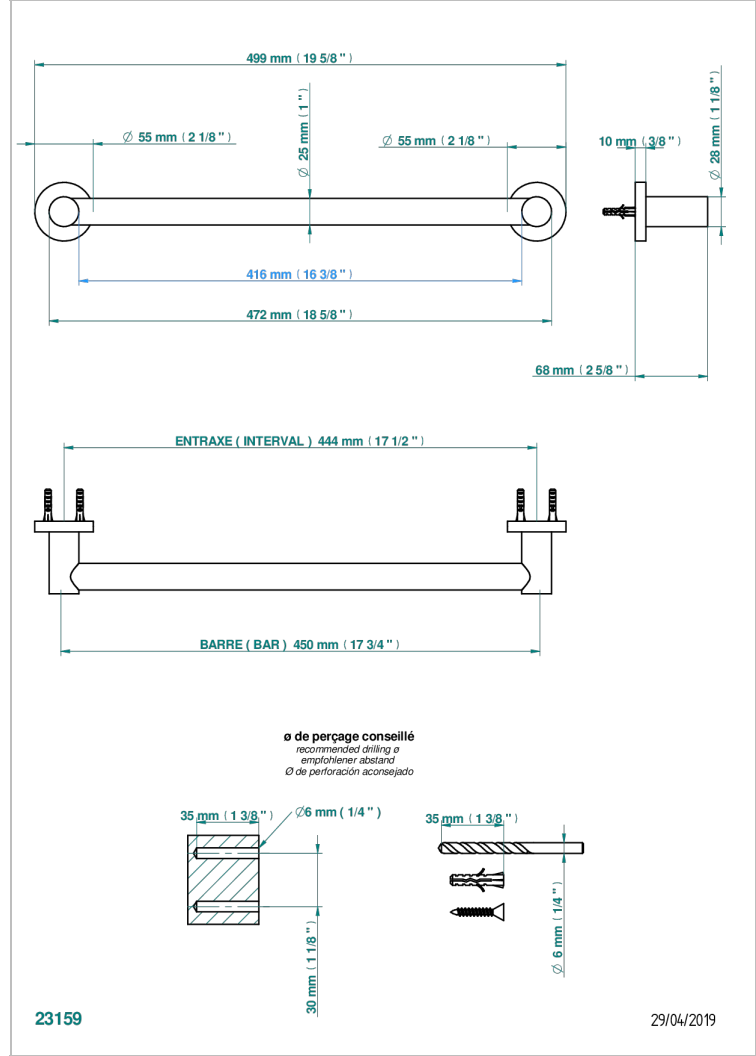

BAMBOU AMBER CRYSTAL

A34-526/45

Bath towel holder, length: 450 mm

THG[®]
PARIS

CHARACTERISTIC

- BamboU Amber crystal
- Bath towel holder, length: 450 mm

AVAILABLE FINITIONS

Antique nickel - H28
Black ceram - D30
Blush PVD - H62
Brass color PVD - H49
Brown bronze color PVD - F33
Gold color PVD - H52