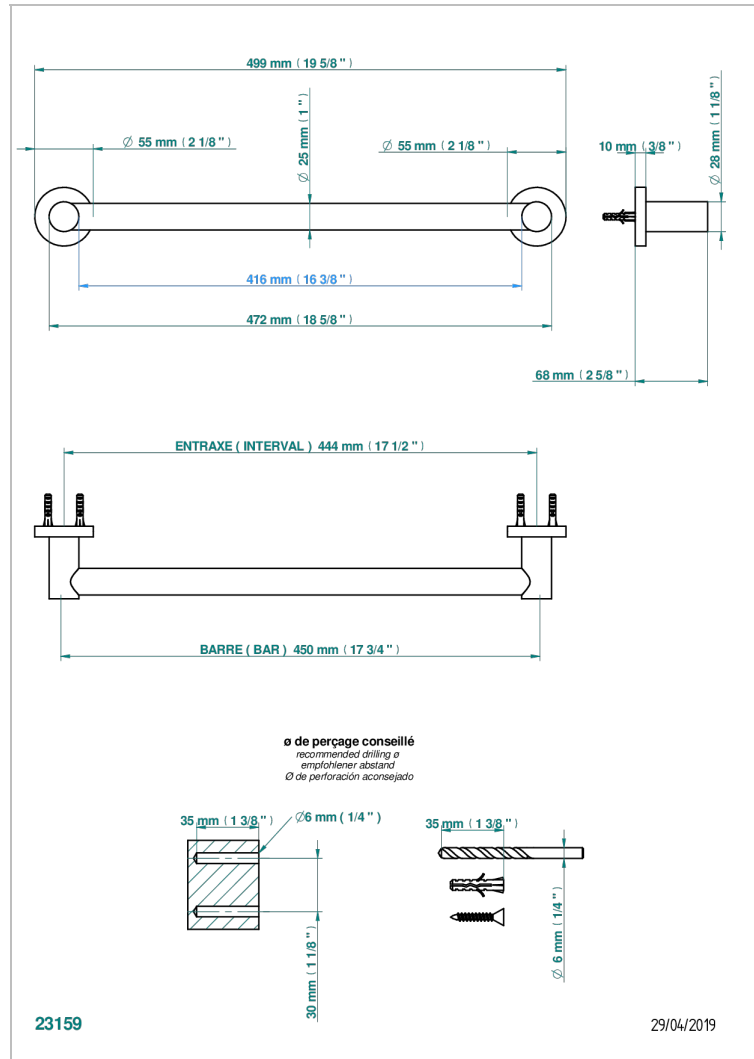

BAMBOU AMBER CRYSTAL

A34-526/45

Bath towel holder, length: 450 mm

CHARACTERISTIC

- BamboU Amber crystal
- Bath towel holder, length: 450 mm

AVAILABLE FINITIONS

Antique nickel - H28
Black ceram - D30
Blush PVD - H62
Brass color PVD - H49
Brown bronze color PVD - F33
Gold color PVD - H52