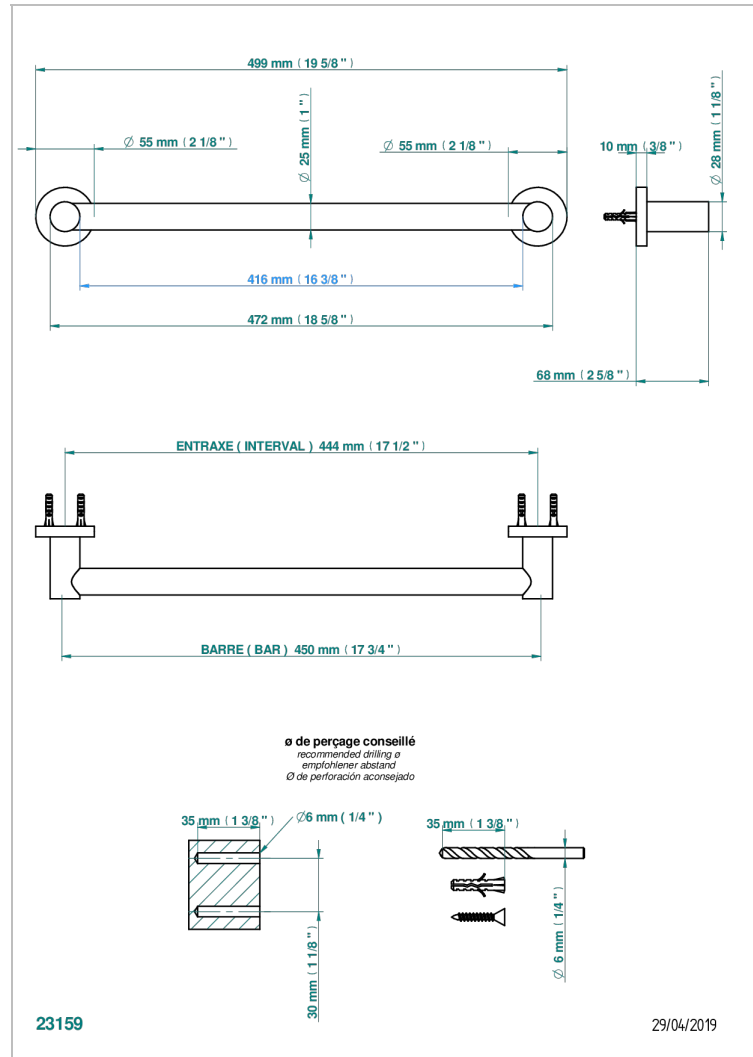

BAMBOU BLACK CRYSTAL

A33-526/45

Towel bar, 18" long

CHARACTERISTIC

- BamboU Black crystal
- Towel bar, 18" long

AVAILABLE FINITIONS

Black ceram - D30
Blush PVD - H62
Brass color PVD - H49
Brown bronze color PVD - F33
Chrome polished - A02
Chrome polished / gold polished - G02