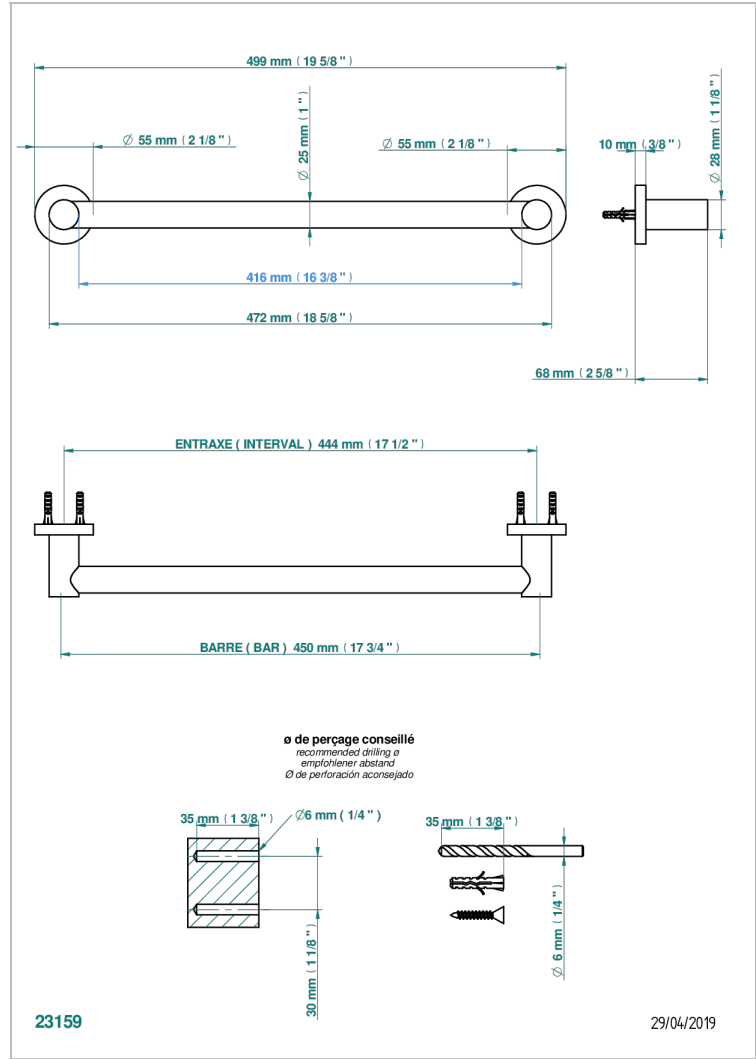

# BAMBOU BLACK CRYSTAL

A33-526/45

Bath towel holder, length: 450 mm

## CHARACTERISTIC

- Bambou Black crystal
- Bath towel holder, length: 450 mm