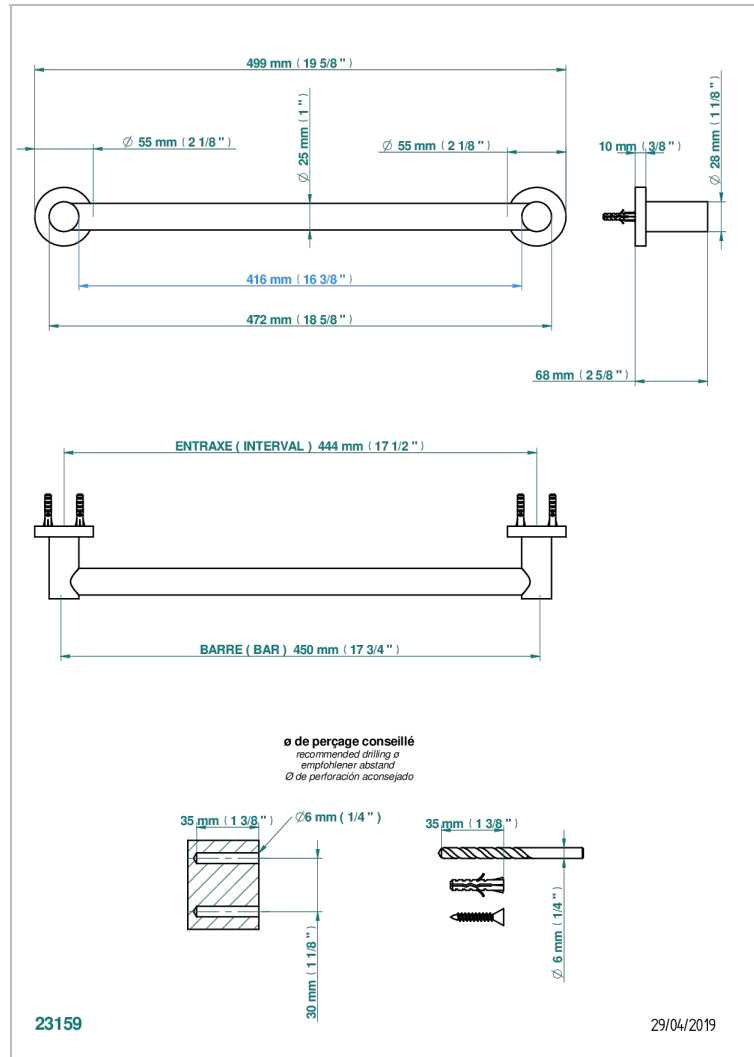

BAMBOU BLACK CRYSTAL

A33-526/45

Bath towel holder, length: 450 mm

CHARACTERISTIC

- Bambou Black crystal
- Bath towel holder, length: 450 mm

AVAILABLE FINITIONS

Antique nickel - H28
Black ceram - D30
Blush PVD - H62
Brass color PVD - H49
Brown bronze color PVD - F33
Gold color PVD - H52