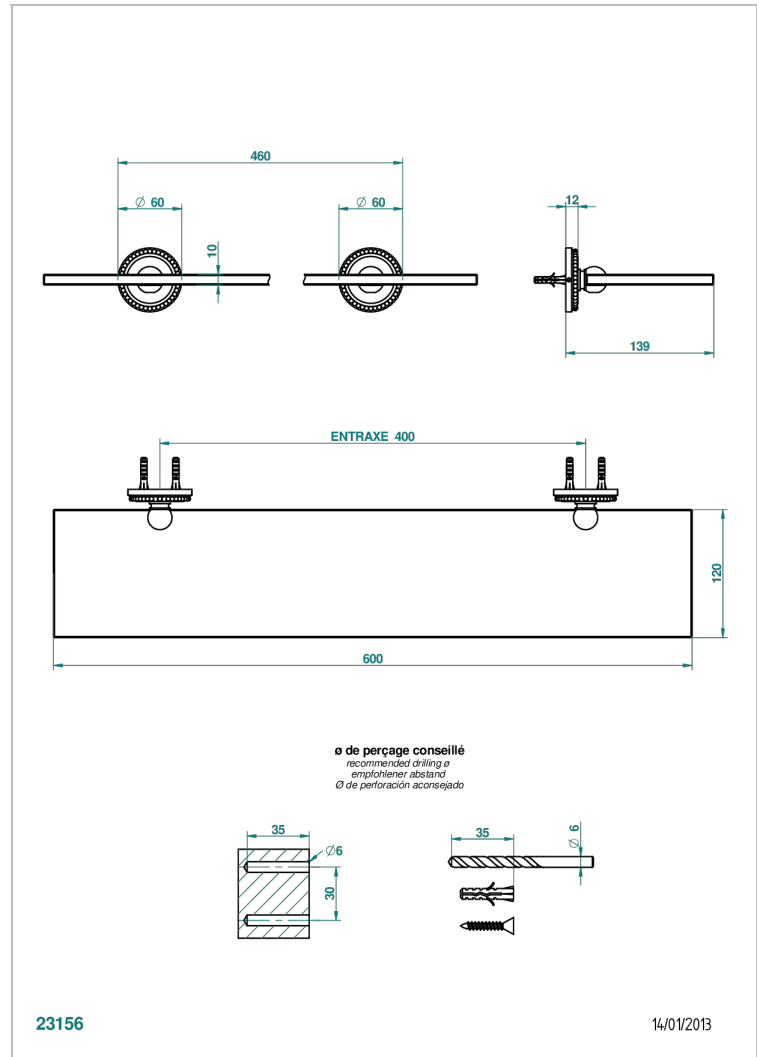

AMOUR DE TRIANON

G24-564

Glass shelf with brackets

THG[®]
PARIS

CHARACTERISTIC

- Amour de Trianon
- Glass shelf with brackets

AVAILABLE FINITIONS

Black ceram - D30
Chrome polished - A02
Chrome polished / gold polished - G02
Copper antique matt, coated - H07
Gold mat - F07
Gold polished - F01